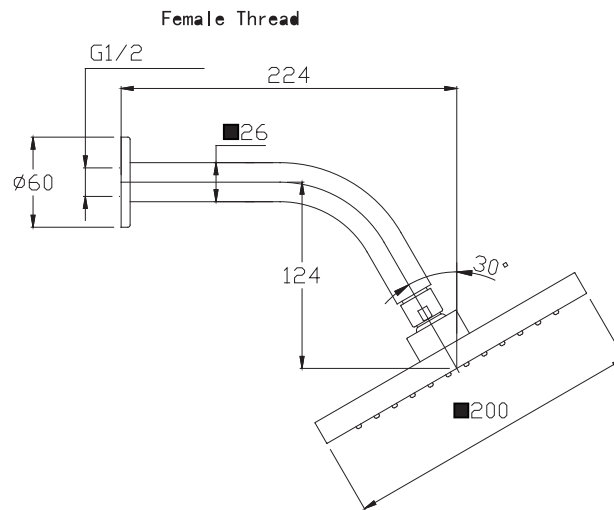

(Rough-In Dimensions):  
(Unit):mm

Item No.	P7766C-1
Available Color	Chrome
Materials	Shower Arm: Brass    Shower head: ABS
Remarks:	With self-cleaning nipple Size 200×200mm