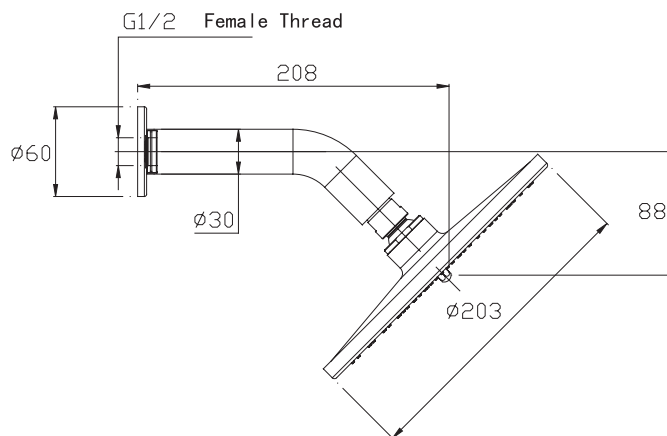

(Rough-In Dimensions):  
(Unit):mm

Item No.	P7709C-1
Available Color	Chrome
Materials	Brass
Remarks	