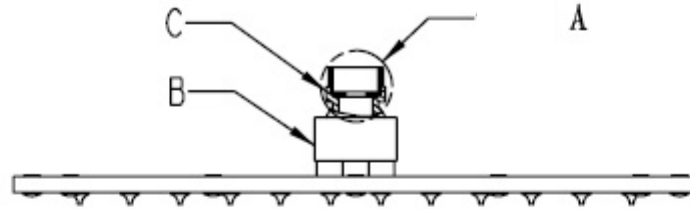

(Rough-In Dimensions):
(Unit):mm

144 ↑ ∅ 0.8

Item No.	P7089E
Available Color	
Materials	Stainless steel
Size	300 × 300 mm