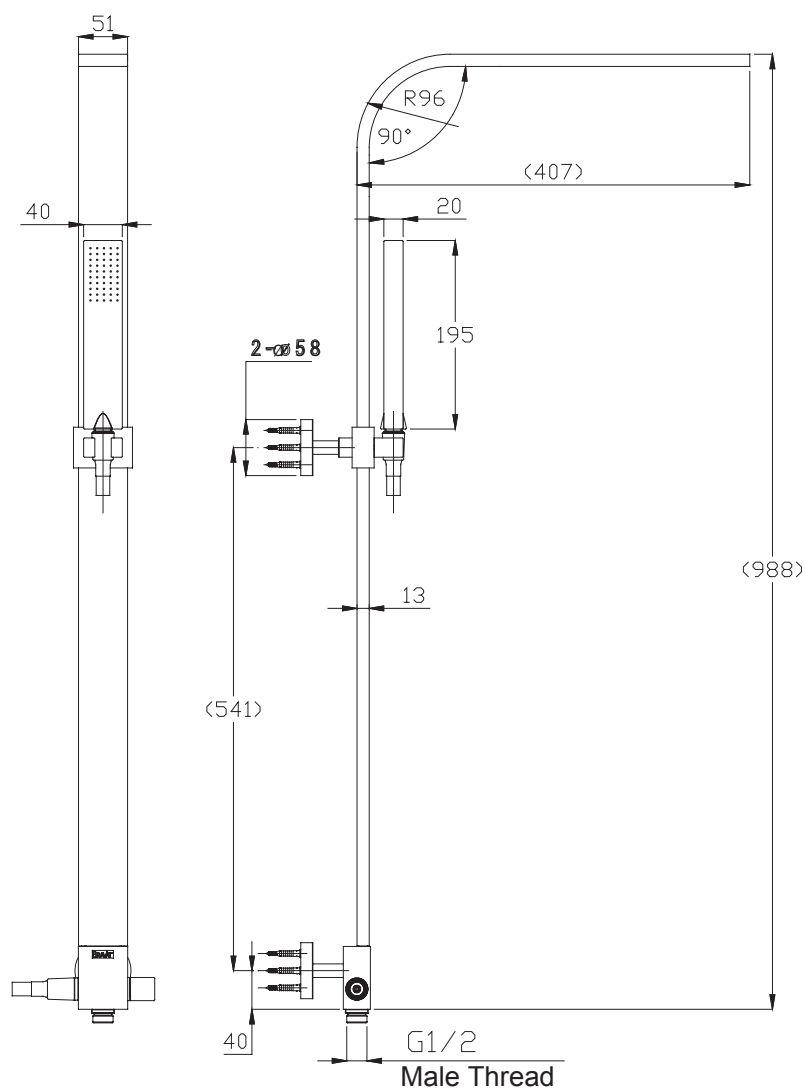

(Rough-In Dimensions):
(Unit):mm

| | |
|-----------------|---|
| Item No. | D224C / D224K |
| Available Color | Black |
| Materials | Brass |
| Remarks | P7052C-1 Hand-held shower(self-clean tip) P7210N Shower tube |