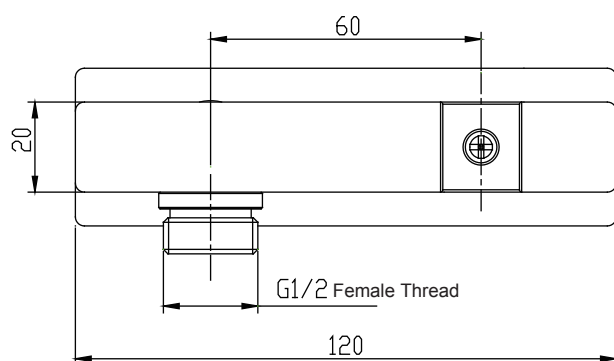

(Rough-In Dimensions):
(Unit):mm

Item No.	P7329C
Available Color	Chrome
Materials	Brass