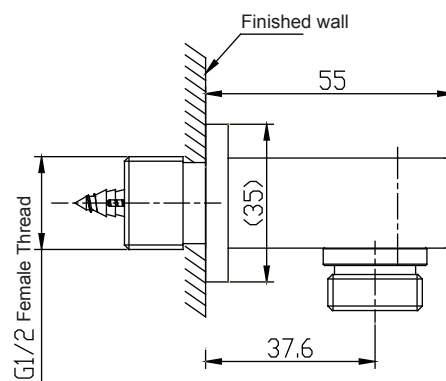

(Rough-In Dimensions):
(Unit):mm

Item No.	P7329C
Available Color	Chrome
Materials	Brass