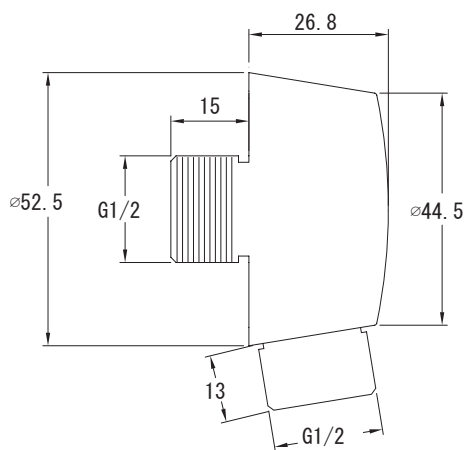

(Rough-In Dimensions):
 (Unit):mm

| | |
|-----------------|---------------|
| Item No. | P7402C-1 |
| Available Color | Chrome |
| Materials | Brass |
| Remarks | Thread : G1/2 |