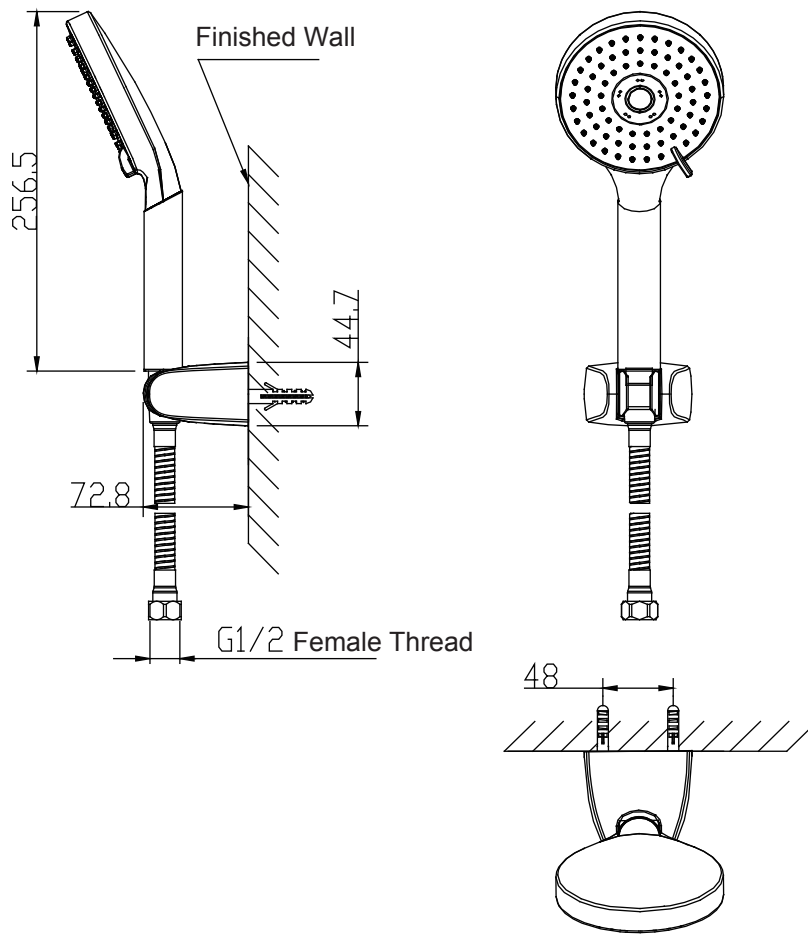

(Rough-In Dimensions):
 (Unit):mm

Item No.	D236C
Available Color	Chrome
Materials	Plastic