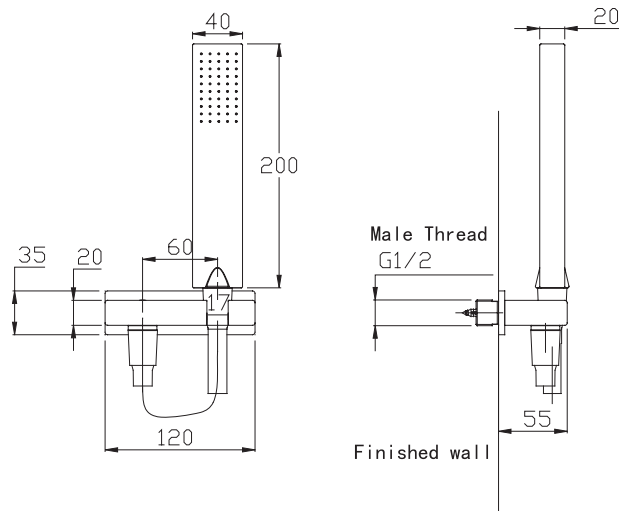

(Rough-In Dimensions):  
(Unit):mm

Item No.	D221C
Available Color	Chrome
Materials	Brass
Remarks	P7052C-1 Hand-held shower(self-clean nipple) Shower hose    Shower bracket