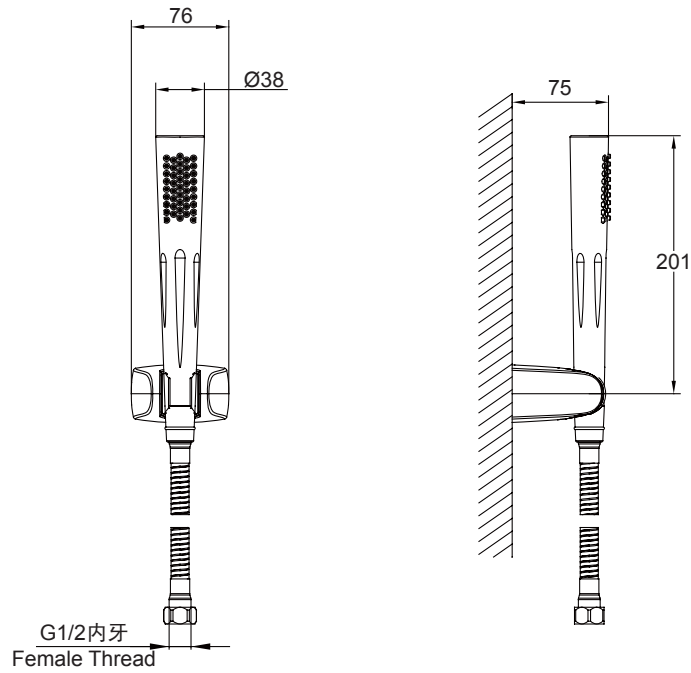

(Rough-In Dimensions):  
(Unit):mm

|                 |   |
|-----------------|---|
| Item No.        | D218C   |
| Available Color | Chrome  |
| Materials       | Brass   |
| Remarks         | With self-cleaning rubber tip<br>With shower bracket    Chrome plated shower hose |