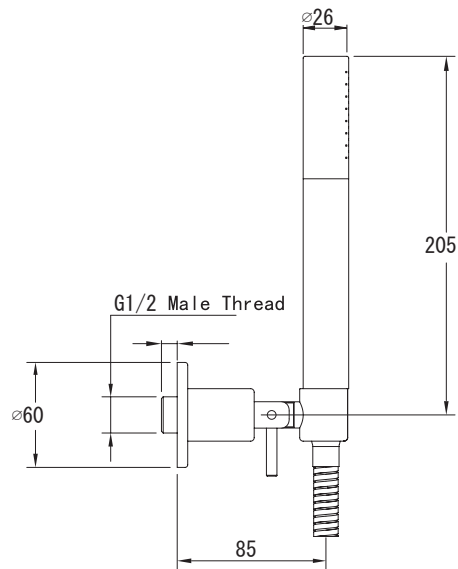

(Rough-In Dimensions):  
(Unit):mm

Item No.	D203C
Available Color	Chrome
Materials	Brass
Remarks	With shower bracket Chrome shower Hose