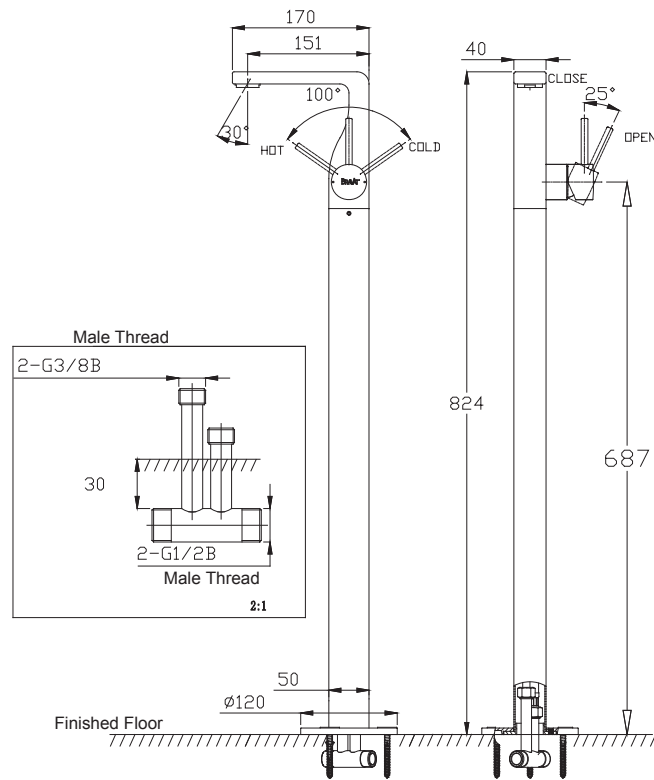

(Rough-In Dimensions):  
(Unit):mm

Item No.	F66061C-C
Available Color	Chrome
Materials	Brass
Accessories	S.S flexible supply hose set