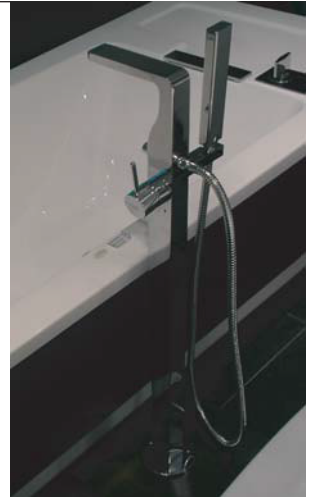

(Rough-In Dimensions):
 (Unit):mm

| | |
|-----------------|---|
| Item No. | F66061C-B |
| Available Color | Chrome |
| Materials | Brass |
| Accessories | With hand-held flat shower Shower hose set S.S flexible supply hose set |