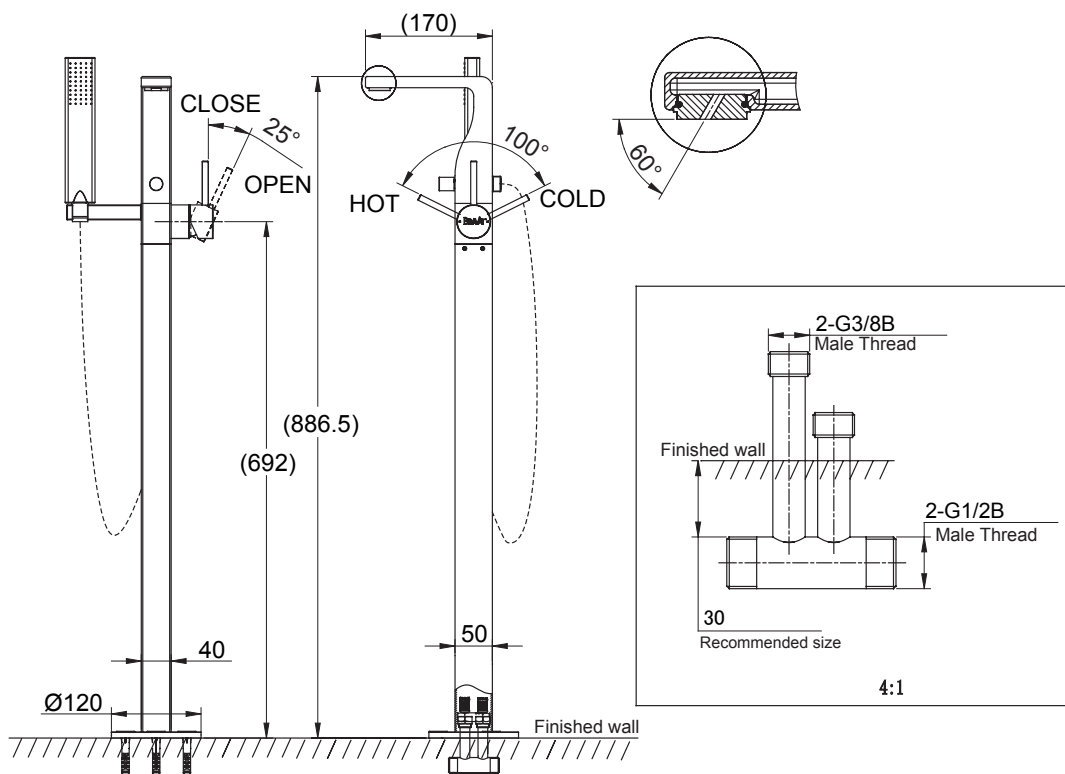

(Rough-In Dimensions):
 (Unit):mm

| | |
|-----------------|---|
| Item No. | F66061C-B |
| Available Color | Chrome |
| Materials | Brass |
| Accessories | With hand-held flat shower Shower hose set S.S flexible supply hose set |