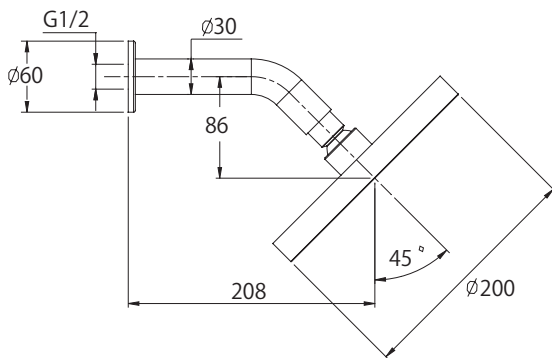

(Rough-In Dimensions):
(Unit):mm

Item No.	FB85251C-3+P7768C+D216C+FS101C
Available Color	Chrome
Materials	Brass
Accessories	Triple way wall-mount transfer valve 8" spray shower set Hand-held flat shower set Spout
Remarks	With special hose for connection.