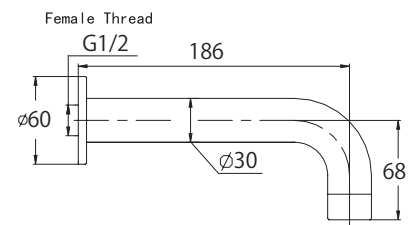

(Rough-In Dimensions):
(Unit):mm

Item No.	FB85251C-3+P7768C+D216C+FS101C
Available Color	Chrome
Materials	Brass
Accessories	Triple way wall-mount transfer valve 8" spray shower set Hand-held flat shower set Spout
Remarks	With special hose for connection.