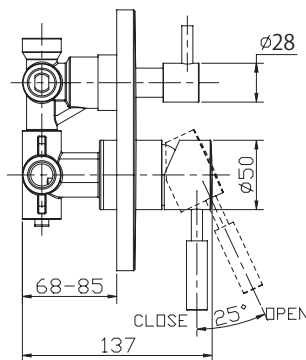

(Rough-In Dimensions):
(Unit):mm

Item No.	FB85251C-3+P7768C+D216C+FS101C
Available Color	Chrome
Materials	Brass
Accessories	Triple way wall-mount transfer valve 8" spray shower set Hand-held flat shower set Spout
Remarks	With special hose for connection.