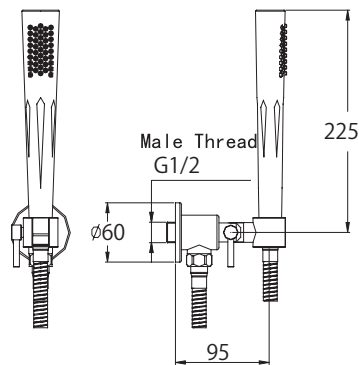

(Rough-In Dimensions):
(Unit):mm

Item No.	FB85251C-3+P7768C+D216C+FS101C
Available Color	Chrome
Materials	Brass
Accessories	Triple way wall-mount transfer valve 8" spray shower set Hand-held flat shower set Spout
Remarks	With special hose for connection.