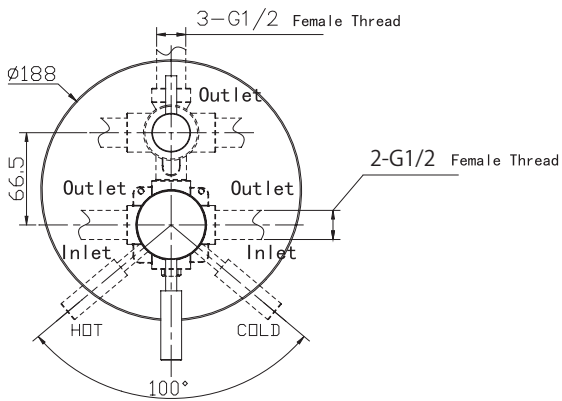

(Rough-In Dimensions):
(Unit):mm

Item No.	FB85251C-3+P7768C+D216C+FS101C
Available Color	Chrome
Materials	Brass
Accessories	Triple way wall-mount transfer valve 8" spray shower set Hand-held flat shower set Spout
Remarks	With special hose for connection.