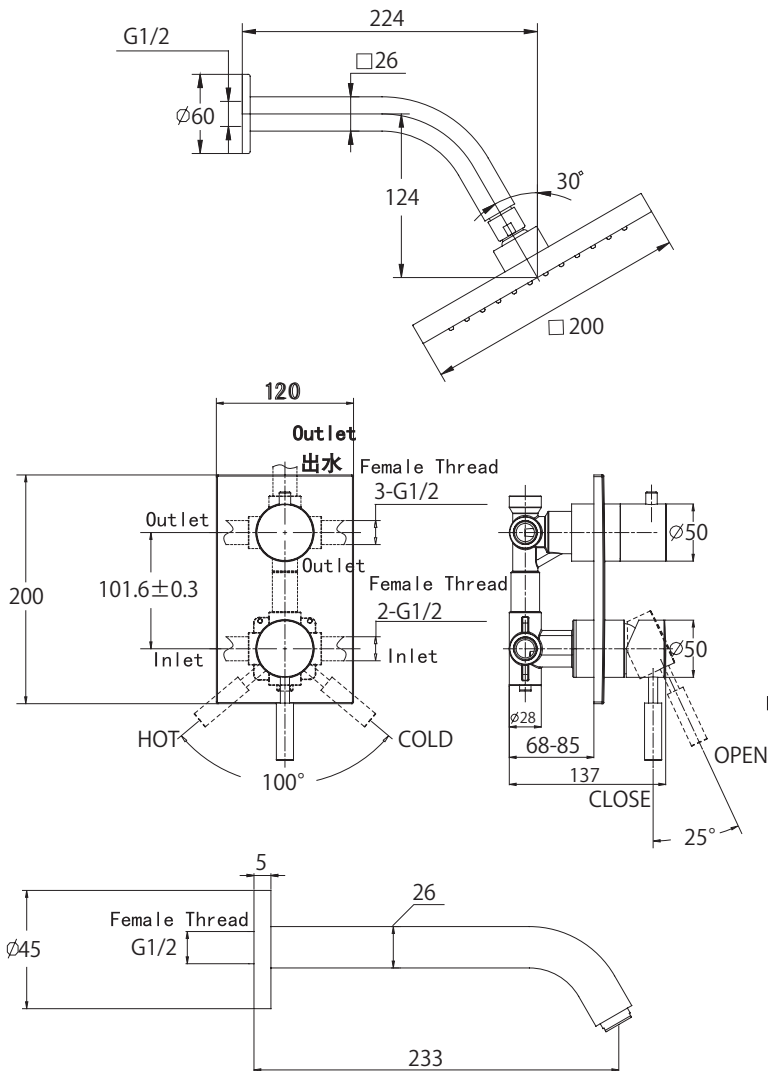

(Rough-In Dimensions):  
(Unit):mm

Item No.	FB85151C-3+P7766C-1+D220C+FS103C
Available Color	Chrome
Materials	Brass
Accessories	Triple way wall-mounted transfer valve Wall-mount shower set Hand-held flat shower set Spout
Remarks	With special hoses set for connection.