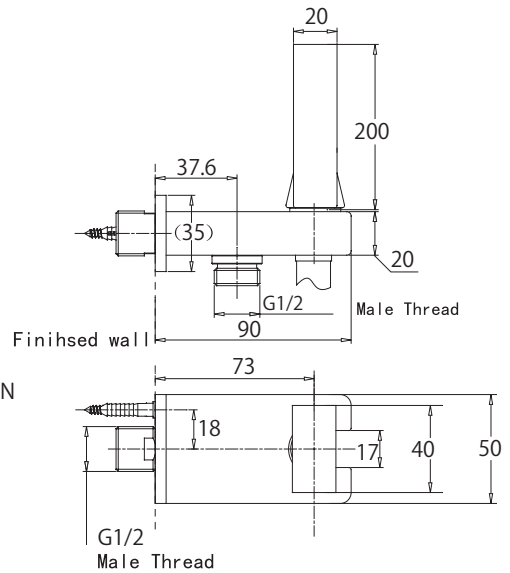

(Rough-In Dimensions):  
(Unit):mm

Item No.	FB85151C-3+P7766C-1+D220C+FS103C
Available Color	Chrome
Materials	Brass
Accessories	Triple way wall-mounted transfer valve Wall-mount shower set Hand-held flat shower set Spout
Remarks	With special hoses set for connection.