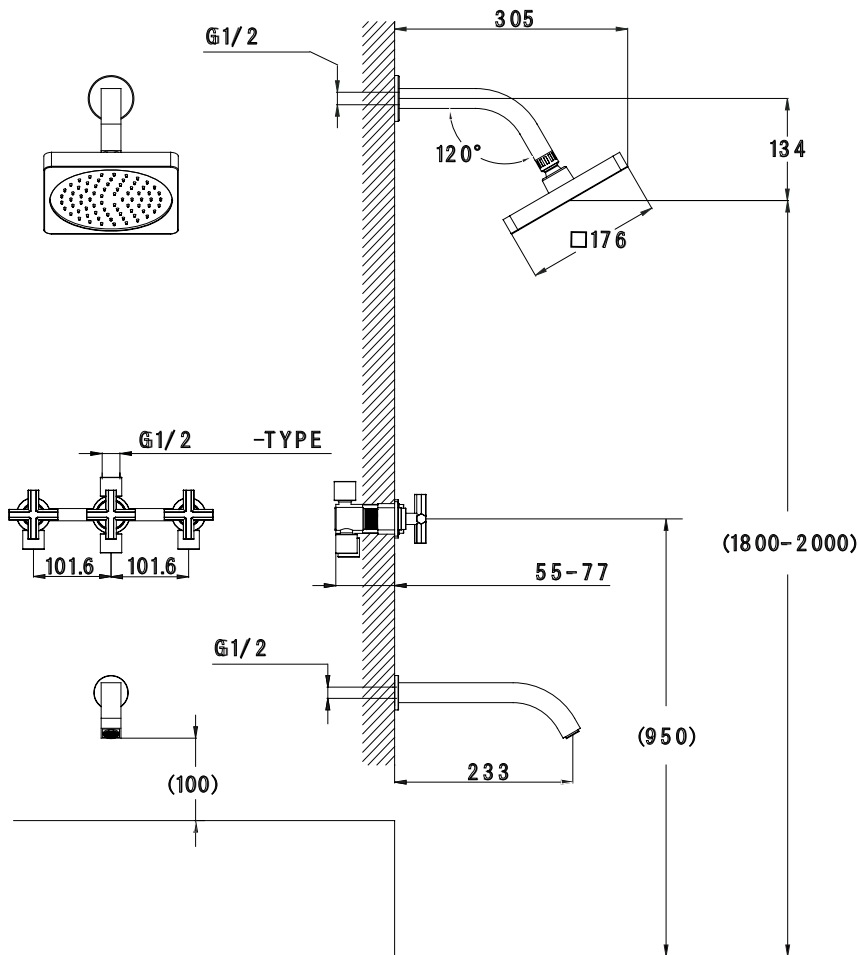

(Rough-In Dimensions):
(Unit):mm

Item No.	FB82650C-D+P7773C+FS103C
Available Color	Chrome
Materials	Brass
Accessories	Wall-mount transfer valve Wall-mount shower set Wall-mount spout set
Remarks	With special hose set for connection