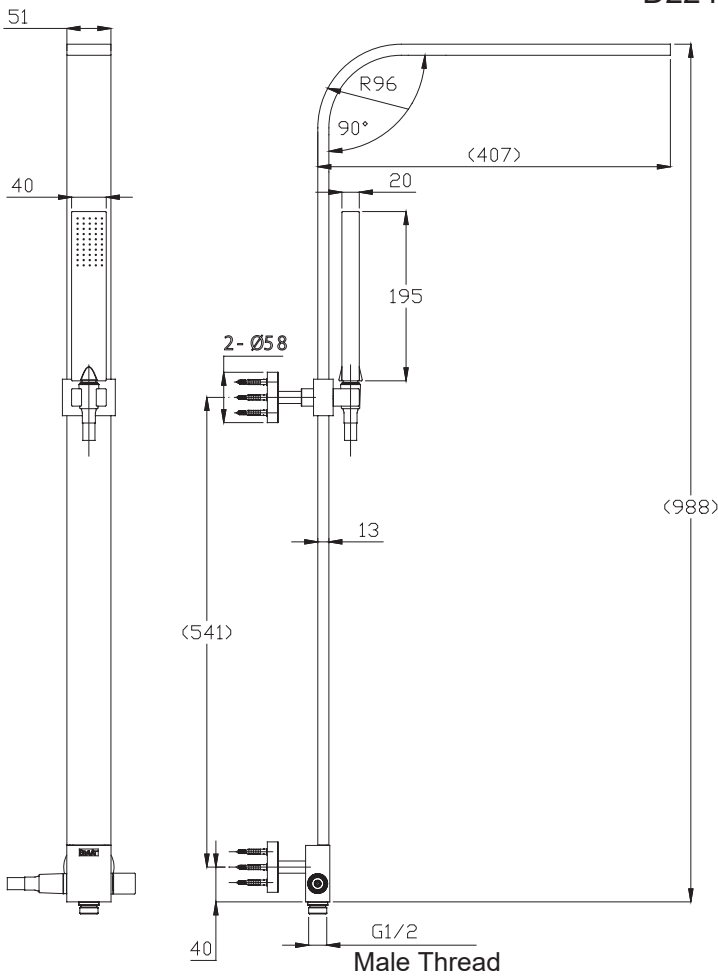

(Rough-In Dimensions):

单位(Unit):mm

D224K

F96061K-01

Item No.	F96061K-01+D224K
Available Color	Black(PVD)
Materials	Brass
Remarks	Wall-mounted shower faucet Wall-mounted flat bath & shower set(100cm)