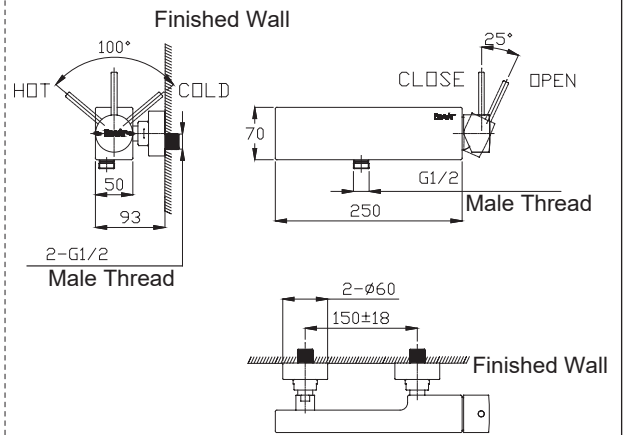

(Rough-In Dimensions):

单位(Unit):mm

D224K

F96061K-01

Item No.	F96061K-01+D224K
Available Color	Black(PVD)
Materials	Brass
Remarks	Wall-mounted shower faucet Wall-mounted flat bath & shower set(100cm)