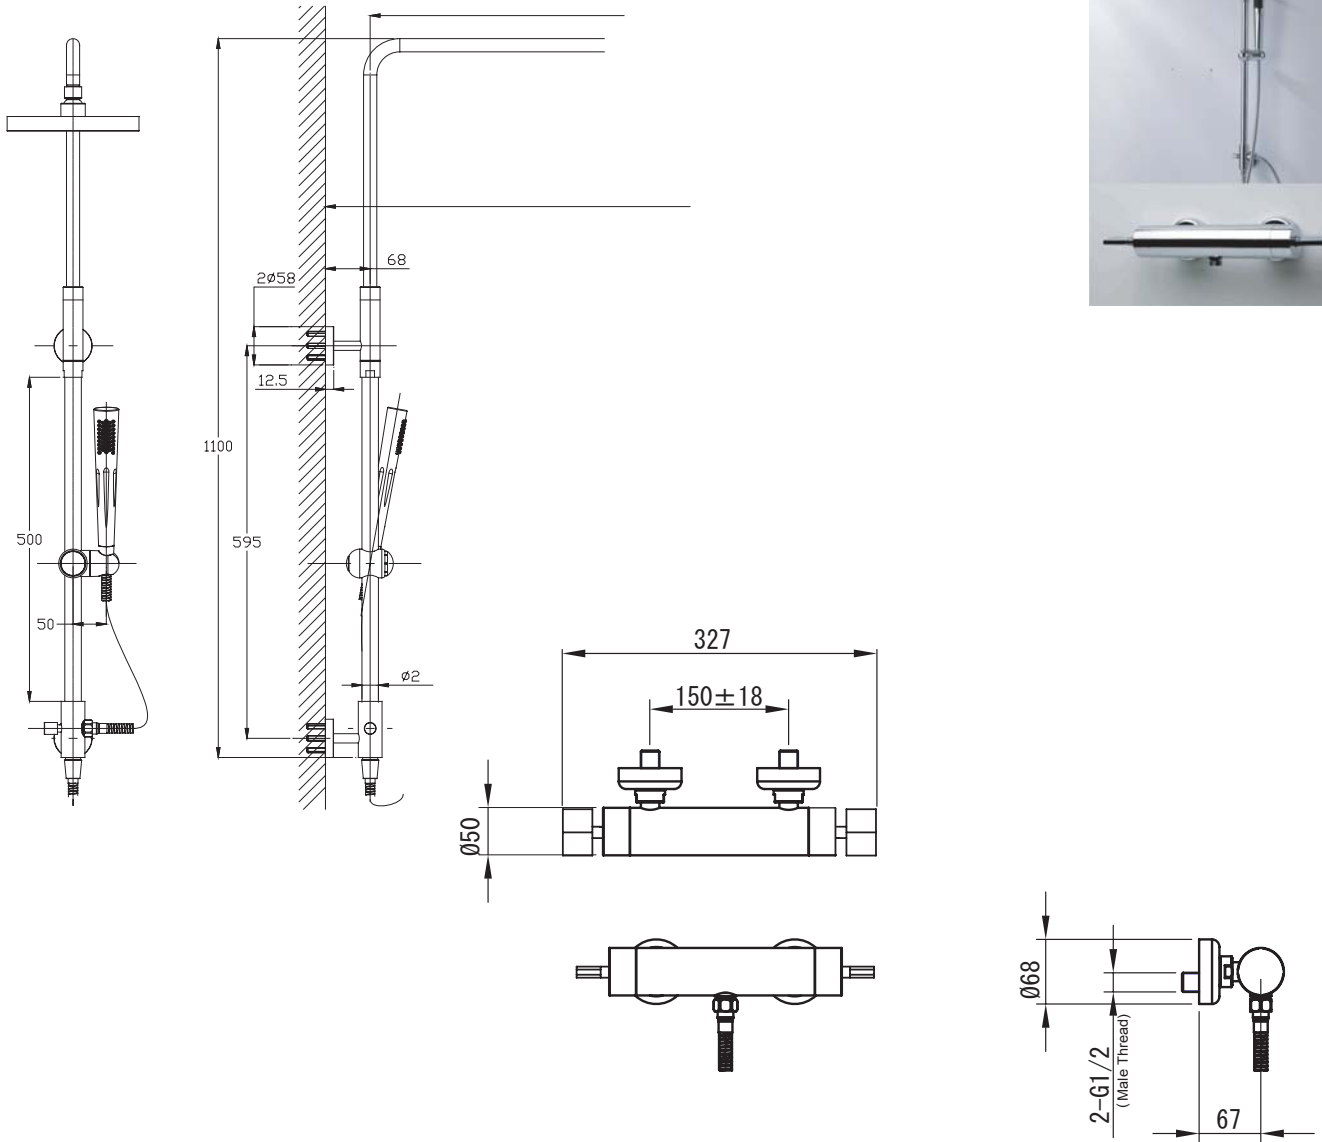

(Rough-In Dimensions):
(Unit):mm

Item No.	F92969C-01+D225C
Available Color	Chrome
Materials	Brass
Combination	Wall-mounted faucet Wall-mounted bath & shower set(100cm)
Accessories	Special hose set