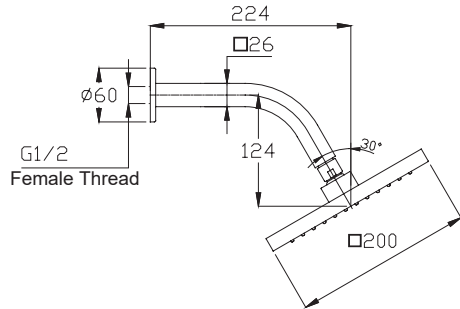

(Rough-In Dimensions):
(Unit):mm

P7766C-1

FB86061C-3

D221C

FS116C

Item No.	FB86061C-3+D221C+FS116C+P7766C-1
Available Color	Chrome
Materials	Brass
Accessories	In-wall three way transfer valve Wall-mount shower head Handshower set Spout
Remarks:	