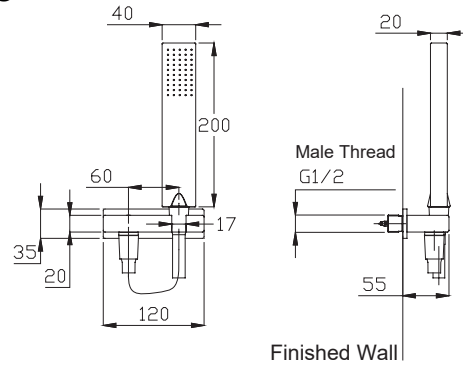

(Rough-In Dimensions):
(Unit):mm

P7766C-1

FB86061C-3

D221C

FS116C

Item No.	FB86061C-3+D221C+FS116C+P7766C-1
Available Color	Chrome
Materials	Brass
Accessories	In-wall three way transfer valve Wall-mount shower head Handshower set Spout
Remarks:	