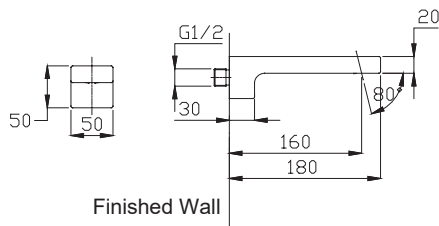

(Rough-In Dimensions):
(Unit):mm

P7766C-1

FB86061C-3

D221C

FS116C

Item No.	FB86061C-3+D221C+FS116C+P7766C-1
Available Color	Chrome
Materials	Brass
Accessories	In-wall three way transfer valve Wall-mount shower head Handshower set Spout
Remarks:	