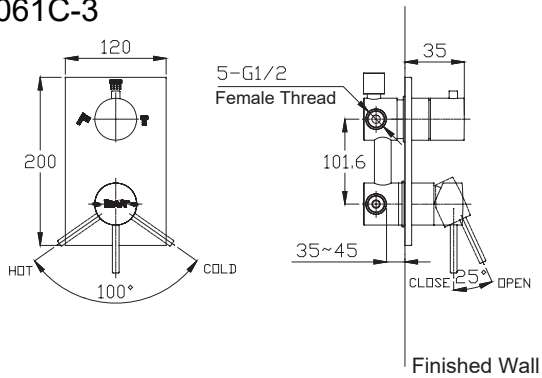

(Rough-In Dimensions):
(Unit):mm

P7766C-1

FB86061C-3

D221C

FS116C

Item No.	FB86061C-3+D221C+FS116C+P7766C-1
Available Color	Chrome
Materials	Brass
Accessories	In-wall three way transfer valve Wall-mount shower head Handshower set Spout
Remarks:	