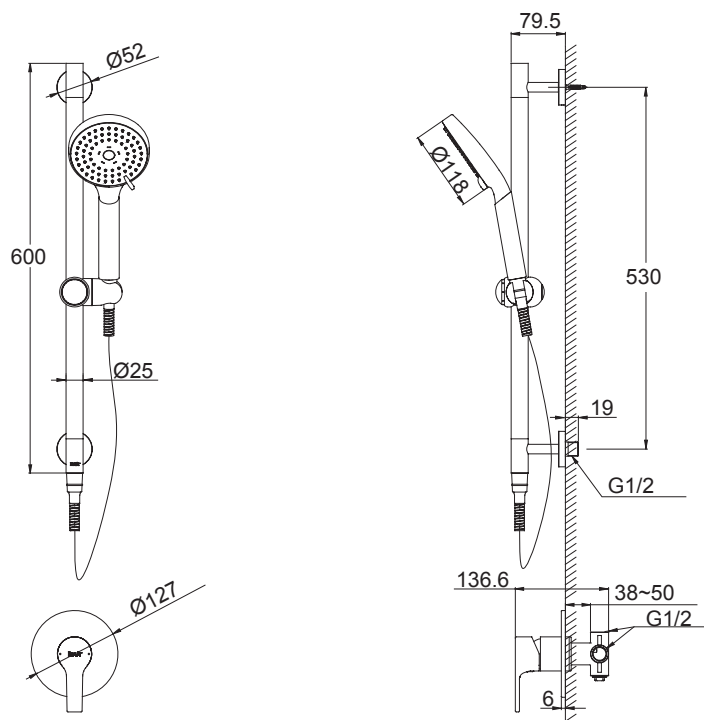

(Rough-In Dimensions):
(Unit):mm

Item No.	F85279C
Available Color	Chrome
Materials	Brass
Accessories	With hand-held shower set Shower soft hose In-wall faucet body Slide bar