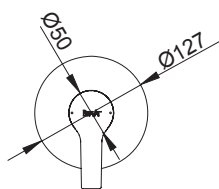

(Rough-In Dimensions):
(Unit):mm

Item No.	F85279C-A
Available Color	Chrome
Materials	Brass
Accessories	With hand-held shower set Shower soft hose Shower bracket