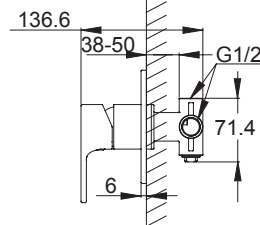

(Rough-In Dimensions):
(Unit):mm

Item No.	F85279C-A
Available Color	Chrome
Materials	Brass
Accessories	With hand-held shower set Shower soft hose Shower bracket