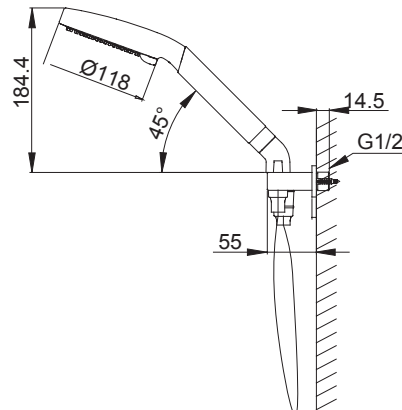

(Rough-In Dimensions):
(Unit):mm

Item No.	F85279C-A
Available Color	Chrome
Materials	Brass
Accessories	With hand-held shower set Shower soft hose Shower bracket