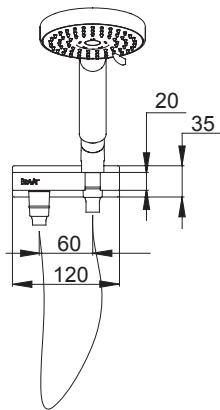

(Rough-In Dimensions):
(Unit):mm

Item No.	F85279C-A
Available Color	Chrome
Materials	Brass
Accessories	With hand-held shower set Shower soft hose Shower bracket