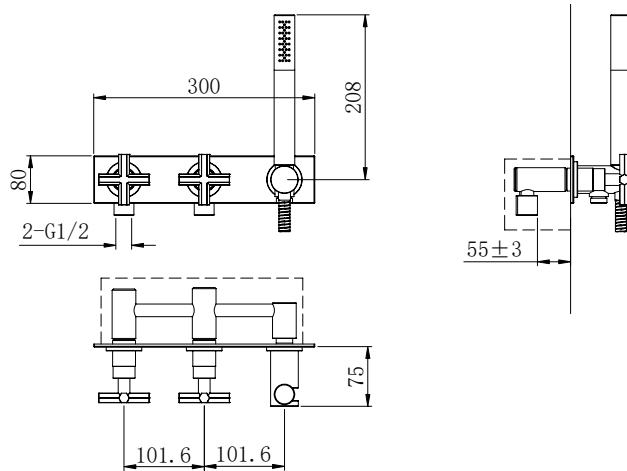

(Rough-In Dimensions):

(Unit):mm

Item No.	F82650C
Available Color	Chrome
Materials	Brass
Remarks	