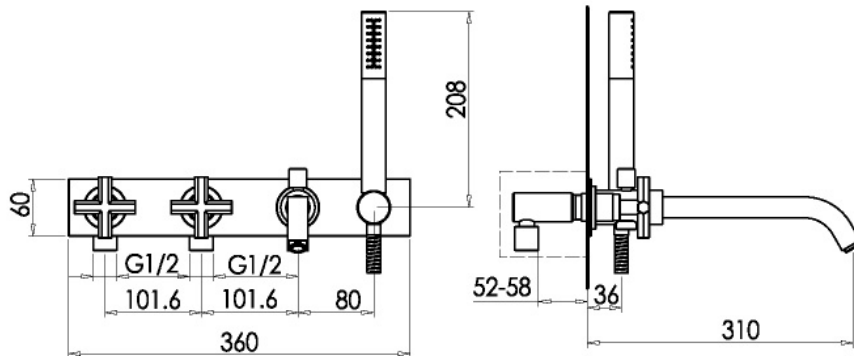

(Rough-In Dimensions):

单位(Unit):mm

Item No.	F82650C-C
Available Color	Chrome
Materials	Brass
Remarks	