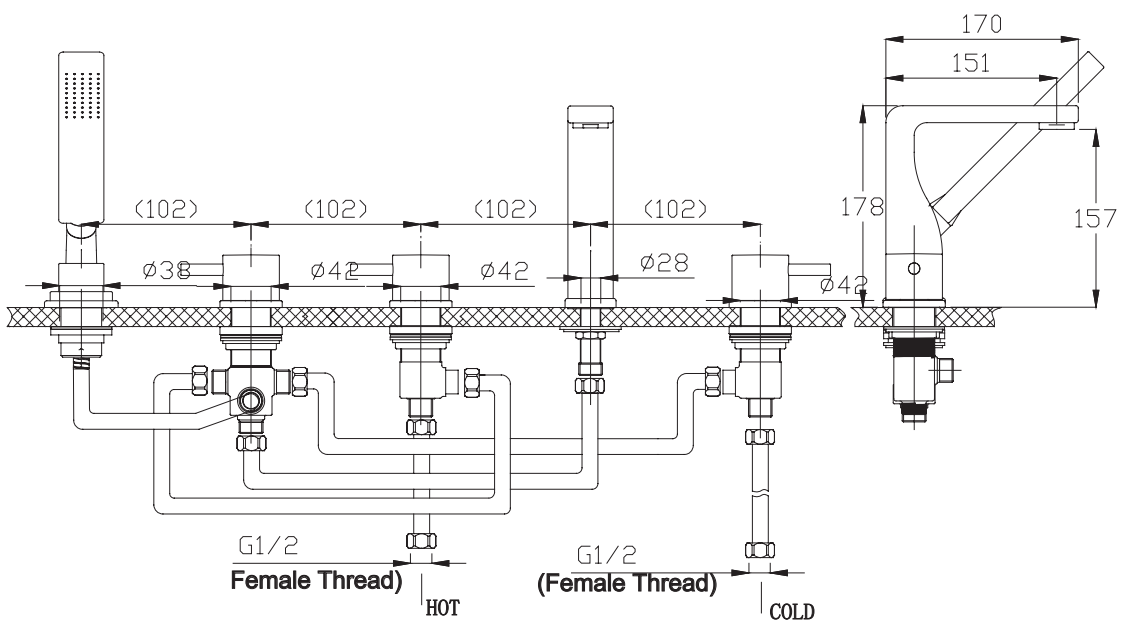

(Rough-In Dimensions):  
(Unit):mm

Item No.	F56018C
Available Color	Chrome
Materials	Brass
Accessories	With hand-held flat shower Shower tube set S.S flexible supply hose set