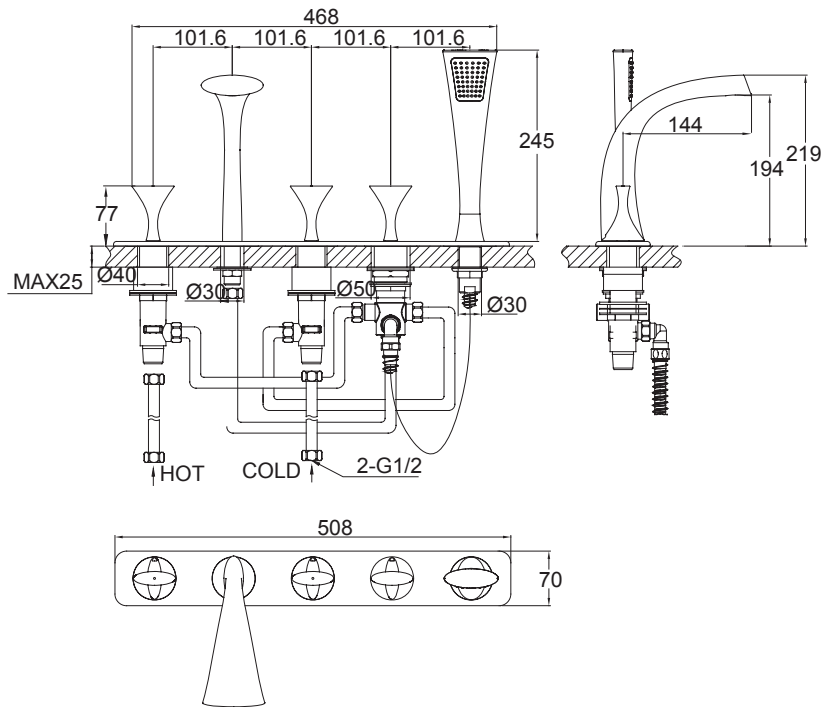

(Rough-In Dimensions):  
(Unit):mm

Item No.	F54691C
Available Color	Chrome
Materials	Brass
Accessories	With hand-held shower set Shower soft hose S.S flexible supply hose set