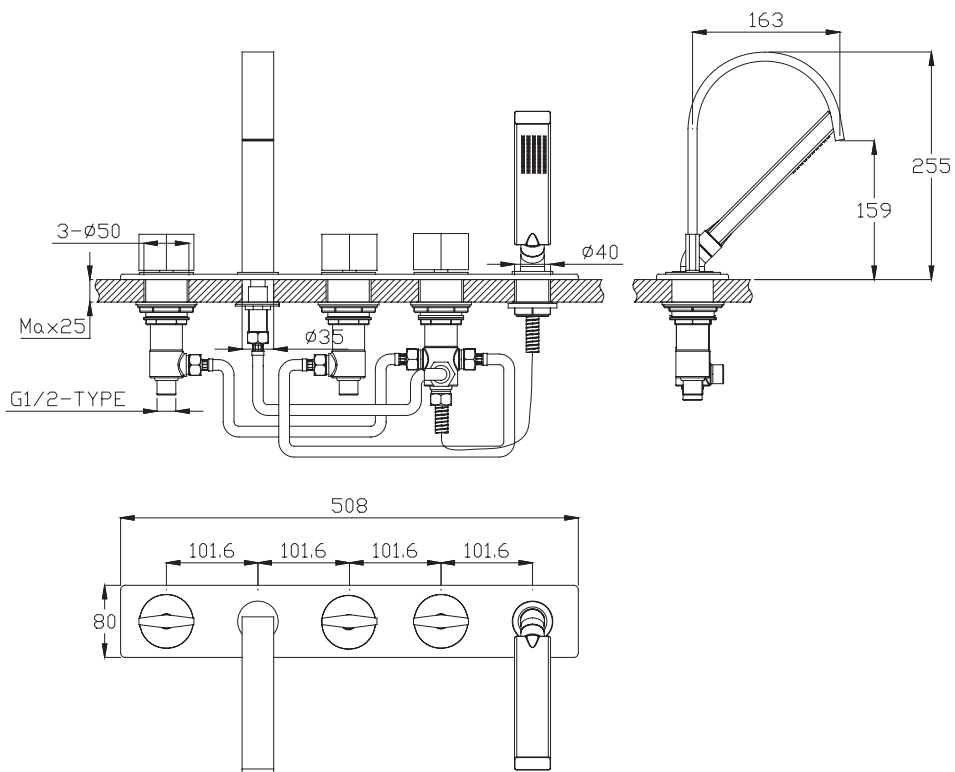

(Rough-In Dimensions):

单位(Unit):mm

Item No.	F52969C-3
Available Color	Chrome
Materials	Brass
Remarks	With flat handshower, shower hose, S. Supply hose