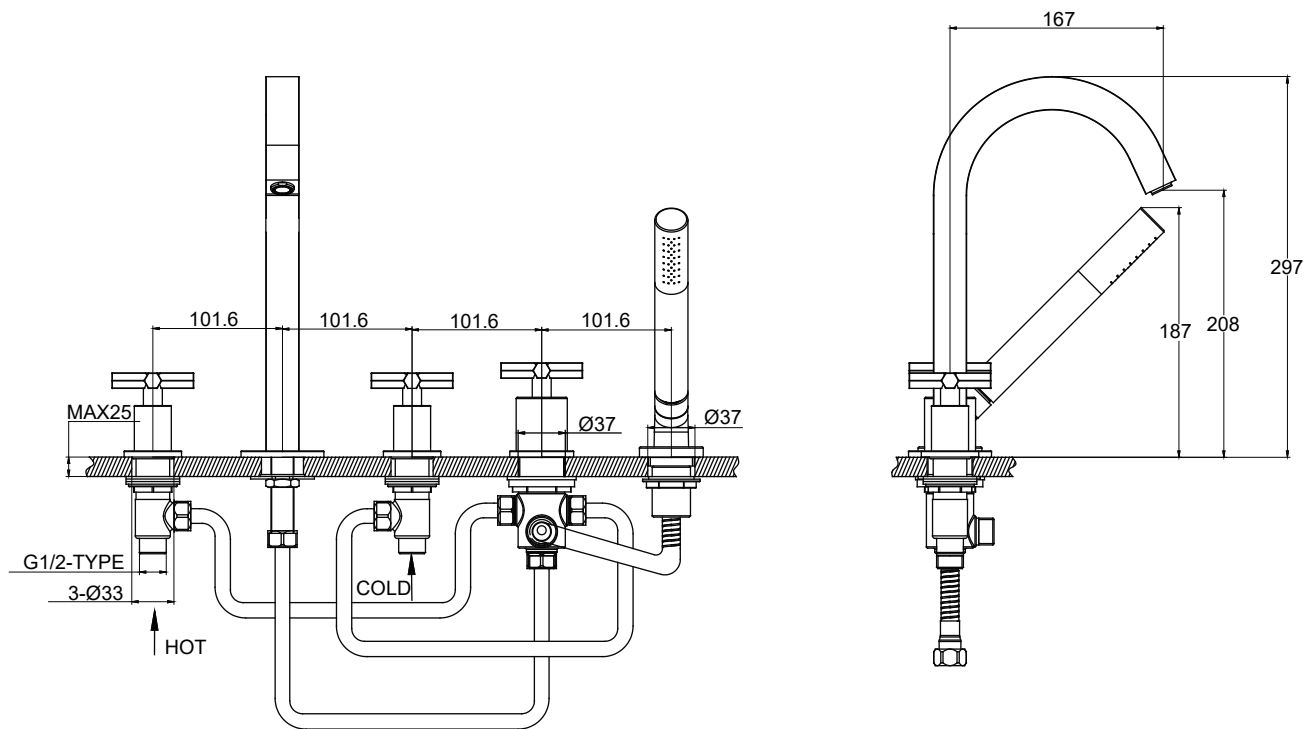

(Rough-In Dimensions):  
(Unit):mm

Item No.	F52650C
Available Color	Chrome
Materials	Brass
Accessories	With brass hand-held shower set S.S flexible supply hose set Supply hose set