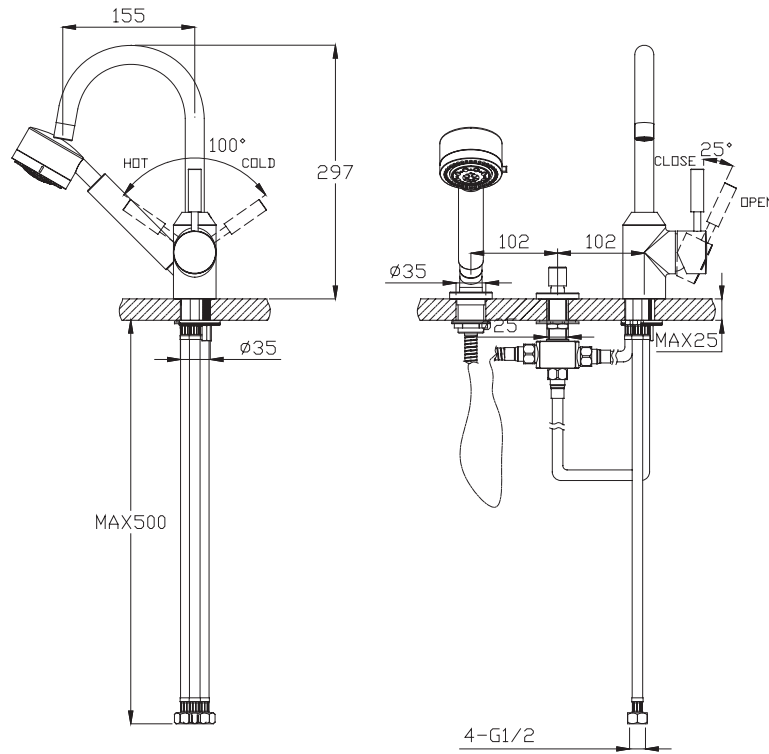

(Rough-In Dimensions):
(Unit):mm

| | |
|-----------------|---|
| Item No. | F15051C-B |
| Available Color | Chrome |
| Materials | Brass |
| Remarks | With triple function hand-held shower S.S flexible supply hose set |