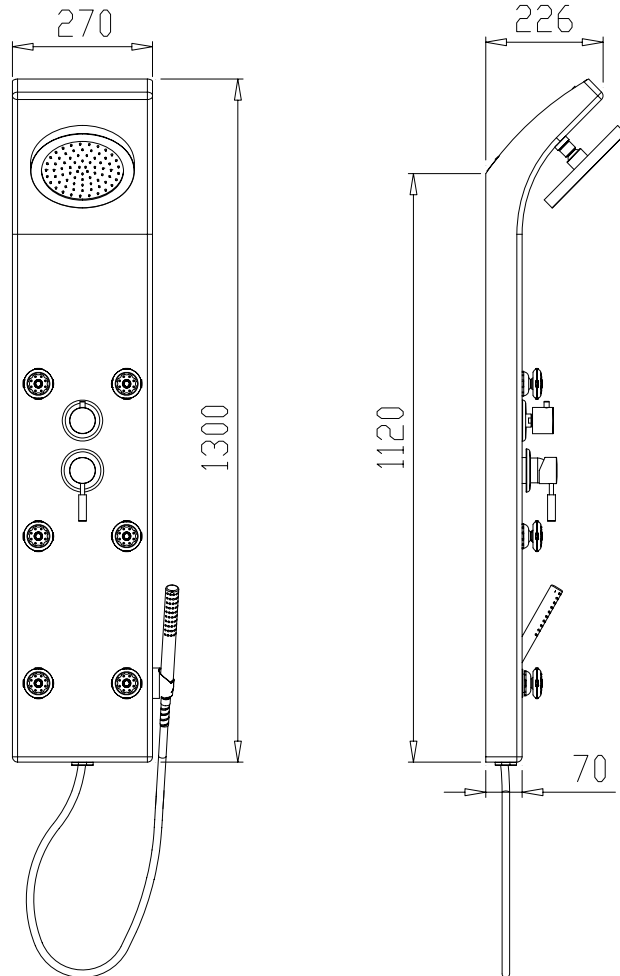

(Rough-In Dimensions):

单位(Unit):mm

Item No.	B28009W
Available Color	Shower Panel:White Shower Accessories:Chrome
Materials	Shower Panel:Acrylic Shower Accessories:Brass
Remarks	Triple level faucet bod with flat head shower. 6pcs massage jets. Hand-held shower.