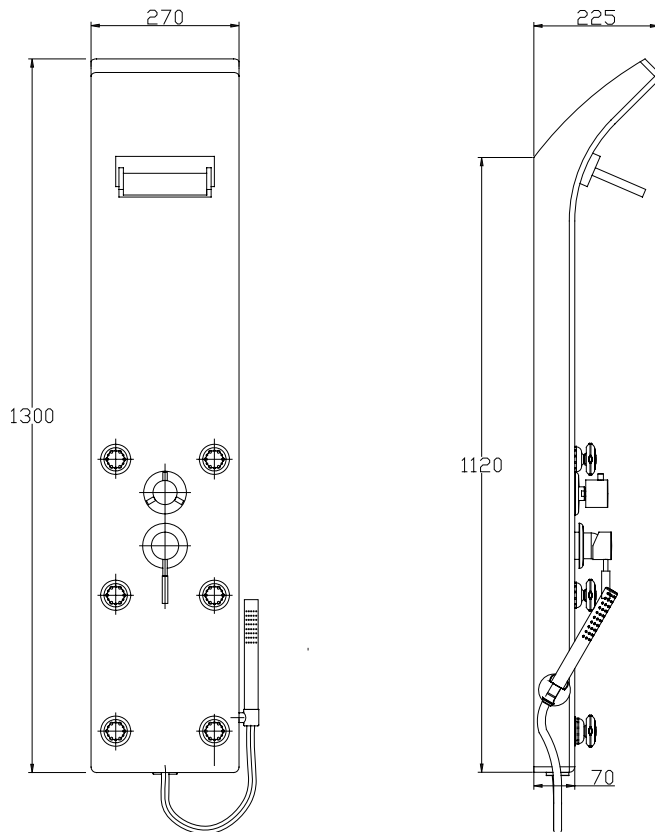

(Rough-In Dimensions):

单位(Unit):mm

Item No.	B28009W-2
Available Color	Shower Panel:White Shower Accessories:Chrome
Materials	Shower Panel:Acrylic Shower Accessories:Brass
Remarks	Triple level faucet bod with waterfall spout . 6pcs massage jets. Hand-held shower.