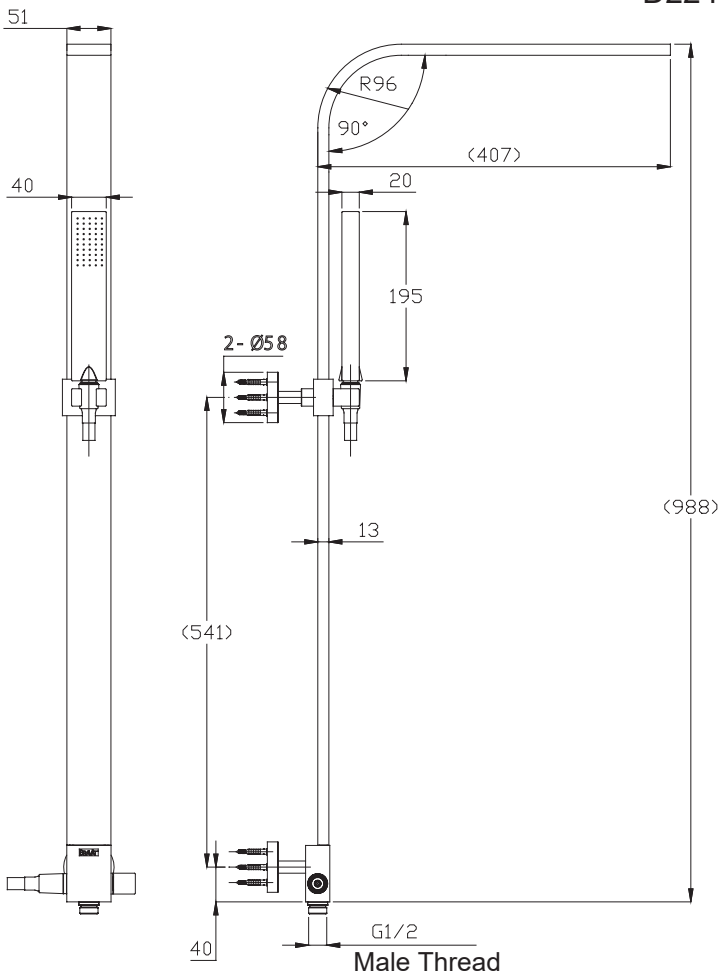

(Rough-In Dimensions):

单位(Unit):mm

D224K

F96061K-01

Item No.	F96061K-01+D224K
Available Color	Black(PVD)
Materials	Brass
Remarks	Wall-mounted shower faucet Wall-mounted flat bath & shower set(100cm)