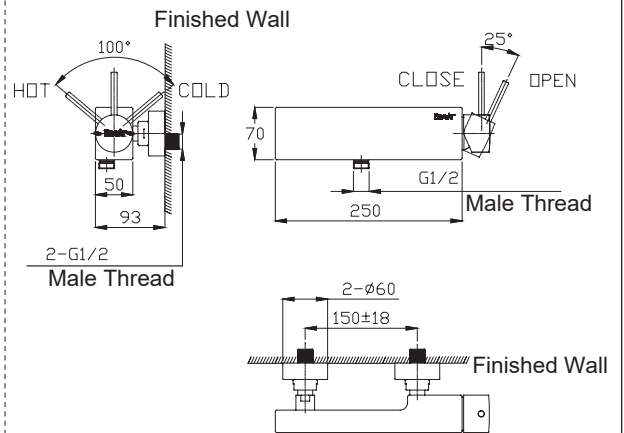

(Rough-In Dimensions):

单位(Unit):mm

D224K

F96061K-01

Item No.	F96061K-01+D224K
Available Color	Black(PVD)
Materials	Brass
Remarks	Wall-mounted shower faucet Wall-mounted flat bath & shower set(100cm)