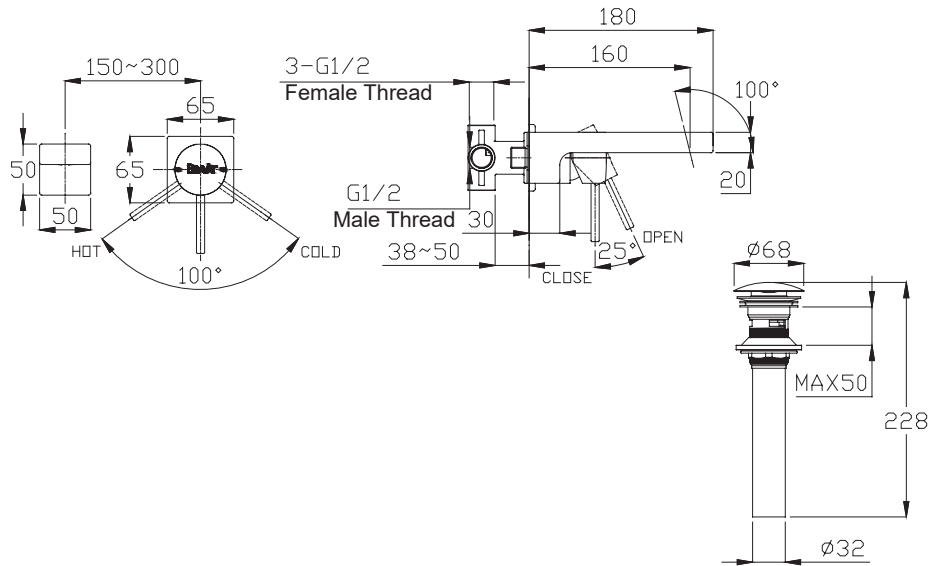

(Rough-In Dimensions):

单位(Unit):mm

Item No.	F86061K-B
Available Color	Black(PVD)
Materials	Brass
Remarks	With brass press pop-up