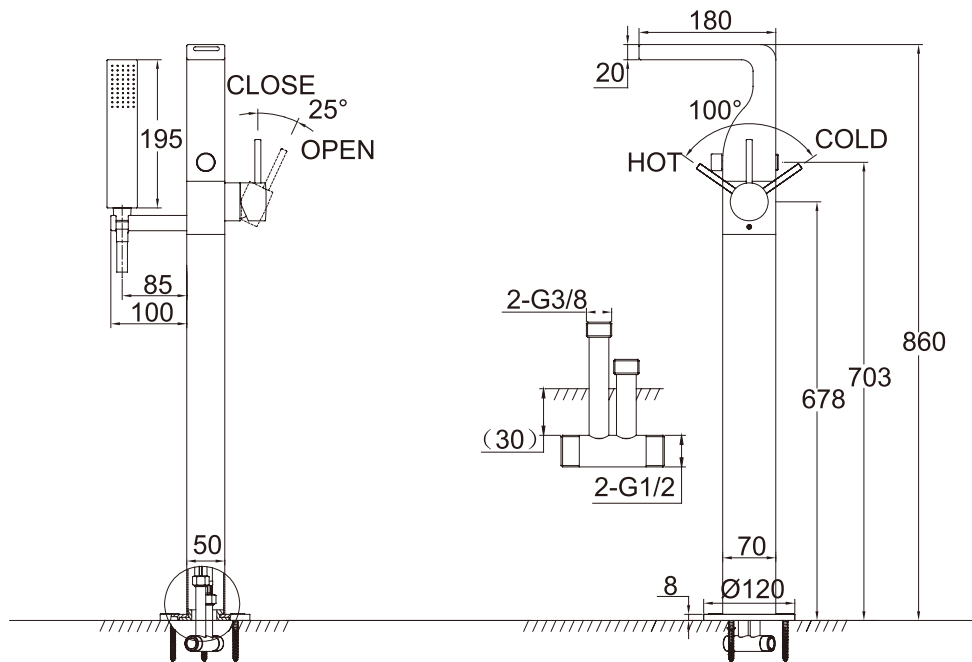

(Rough-In Dimensions):
(Unit):mm

Item No.	F66061K-B
Available Color	Black
Materials	Brass
Accessories	With hand-held flat shower Shower hose set S.S flexible supply hose set