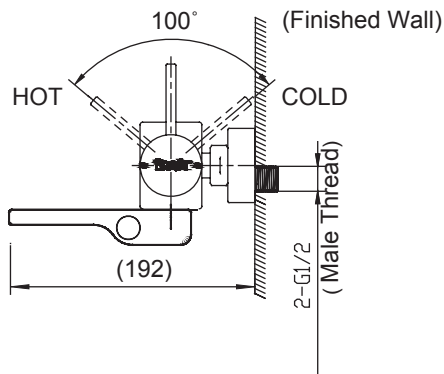

(Rough-In Dimensions):
(Unit):mm

| | |
|-----------------|---|
| Item No. | F66061C-01A · F66061K-01A |
| Available Color | F66061C-01A=Chrome , F66061K-01A=PVD(BLACK) |
| Materials | Brass |