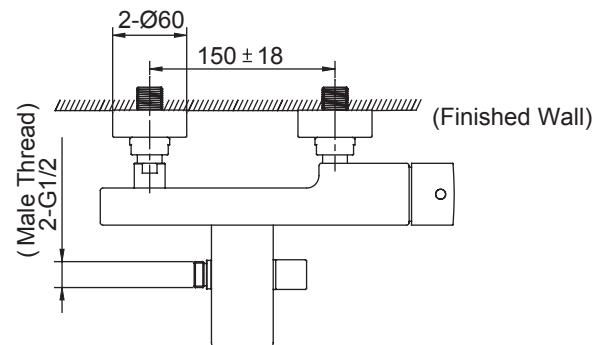

(Rough-In Dimensions):
(Unit):mm

| | |
|-----------------|---|
| Item No. | F66061C-01A · F66061K-01A |
| Available Color | F66061C-01A=Chrome , F66061K-01A=PVD(BLACK) |
| Materials | Brass |