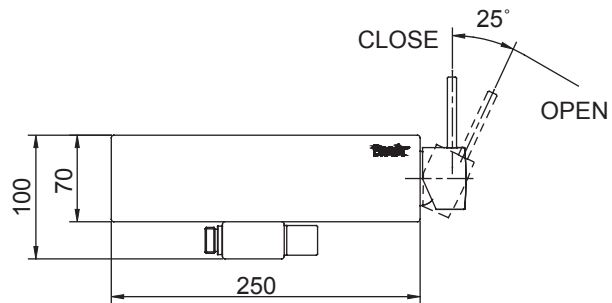

(Rough-In Dimensions):
(Unit):mm

| | |
|-----------------|---|
| Item No. | F66061C-01A · F66061K-01A |
| Available Color | F66061C-01A=Chrome , F66061K-01A=PVD(BLACK) |
| Materials | Brass |