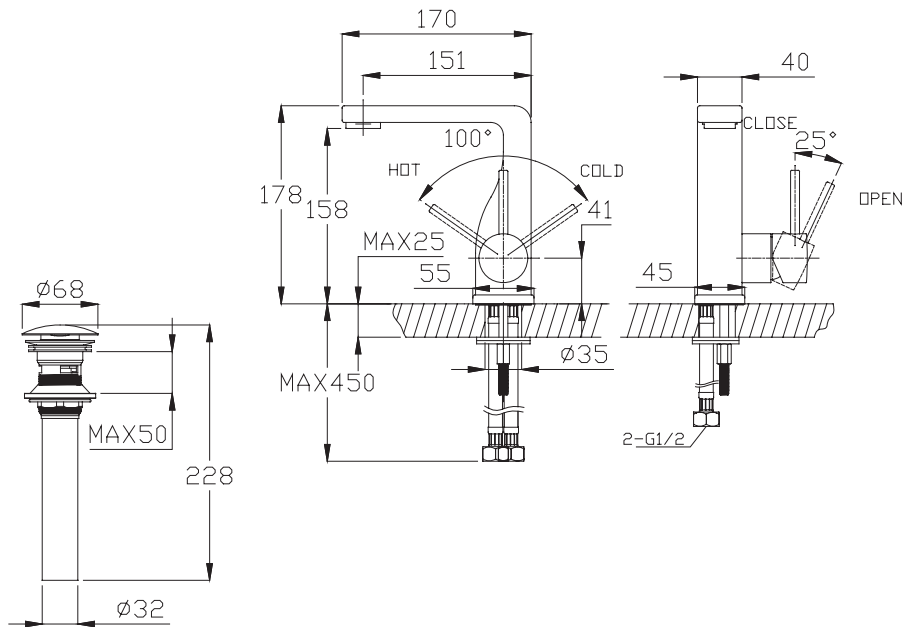

(Rough-In Dimensions):

(Unit):mm

Item No.	F16061K
Available Color	Black(PVD)
Materials	Brass
Remarks	With brass press pop-up S.S flexible supply hose set