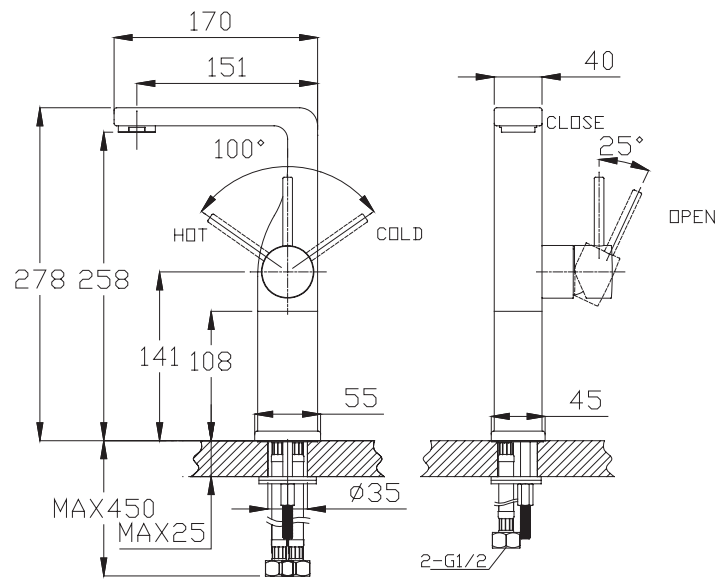

(Rough-In Dimensions):  
(Unit):mm

Item No.	F16061K-A
Available Color	Black
Materials	Brass
Accessories	S.S flexible supply hose set