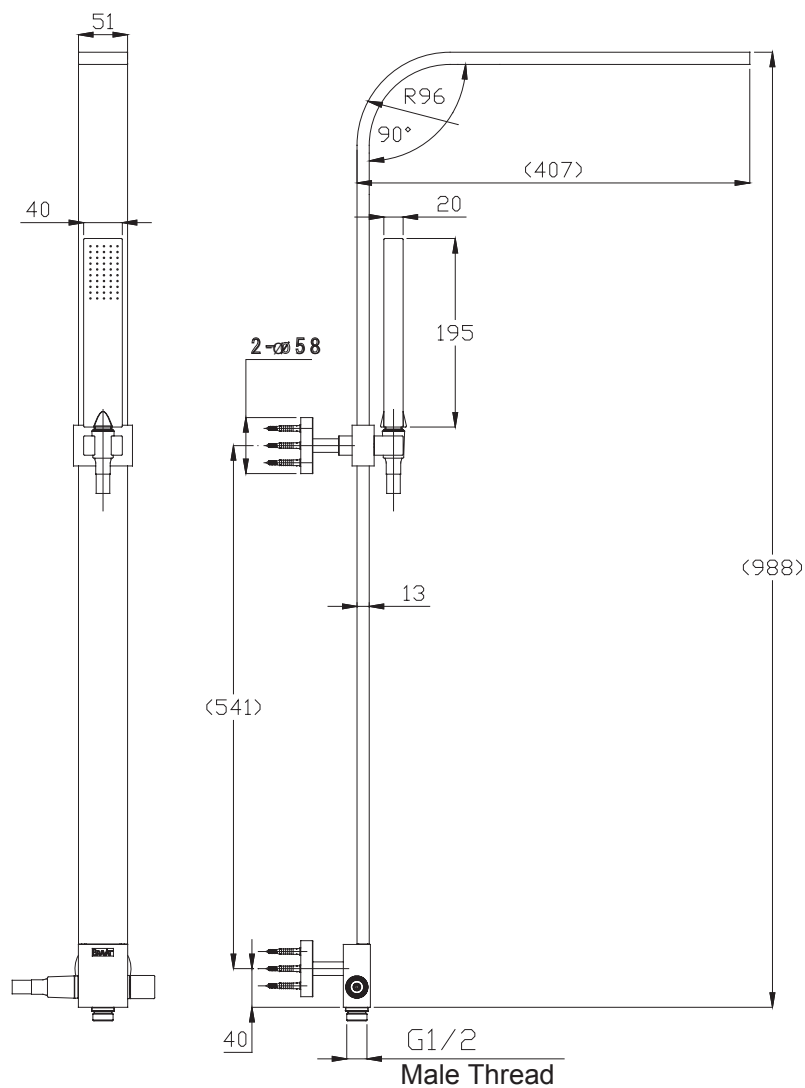

(Rough-In Dimensions):
(Unit):mm

Item No.	D224C / D224K
Available Color	Black
Materials	Brass
Remarks	P7052C-1 Hand-held shower(self-clean tip) P7210N Shower tube