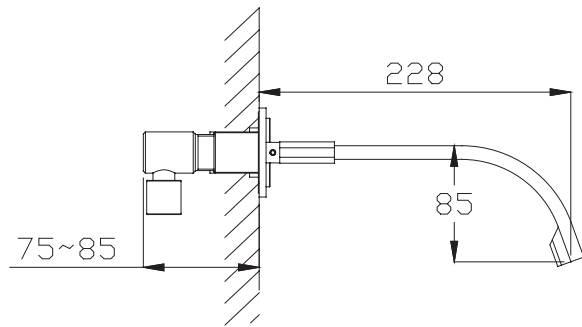

(Rough-In Dimensions):
(Unit):mm

Item No.	F82969C-3
Available Color	Chrome
Materials	Brass