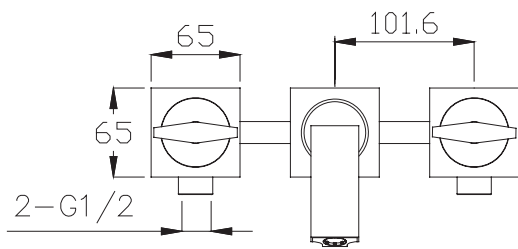

(Rough-In Dimensions):
(Unit):mm

Item No.	F82969C-3
Available Color	Chrome
Materials	Brass