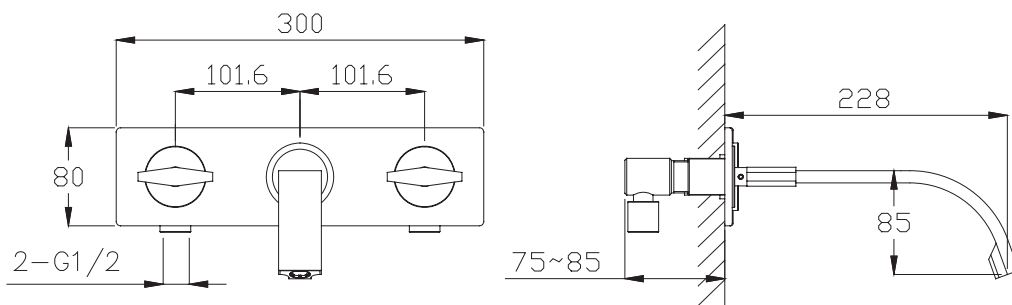

(Rough-In Dimensions):
(Unit):mm

Item No.	F82969C-2
Available Color	Chrome
Materials	Brass
Remarks	