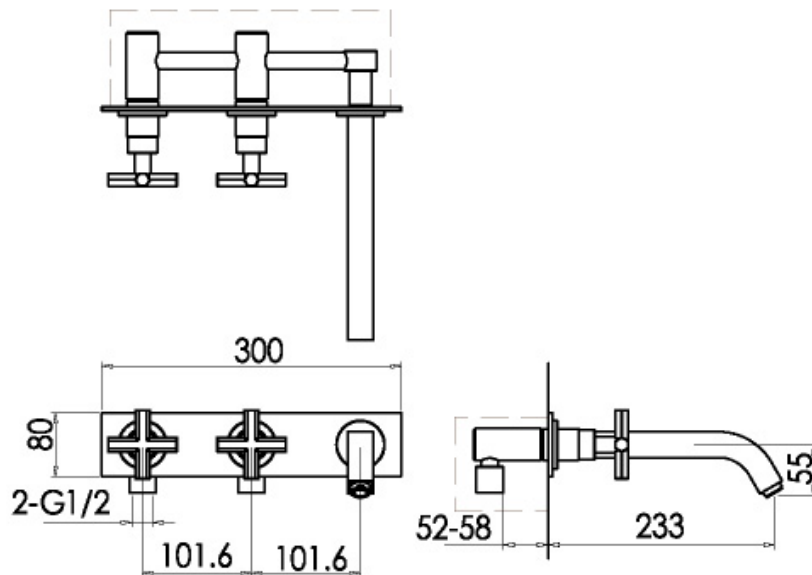

(Rough-In Dimensions):
(Unit):mm

Item No.	F82650C-B
Available Color	Chrome
Materials	Brass
Remarks	