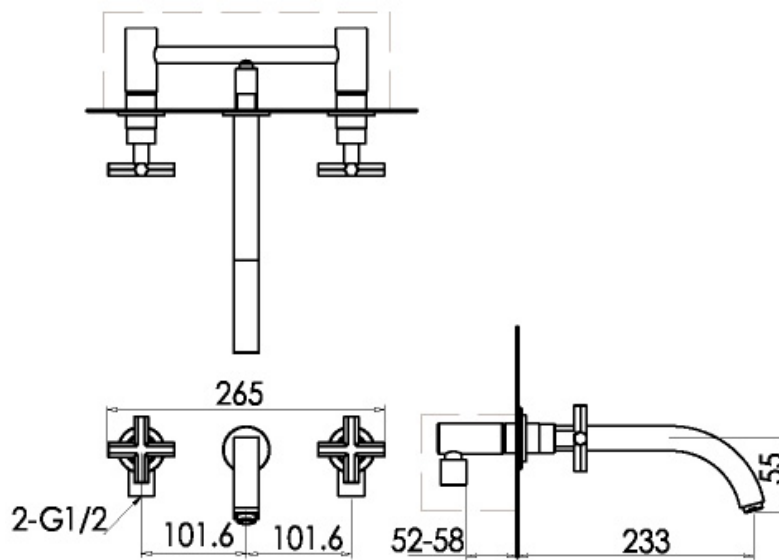

(Rough-In Dimensions):  
(Unit):mm

Item No.	F82650C-A
Available Color	Chrome
Materials	Brass
Remarks	