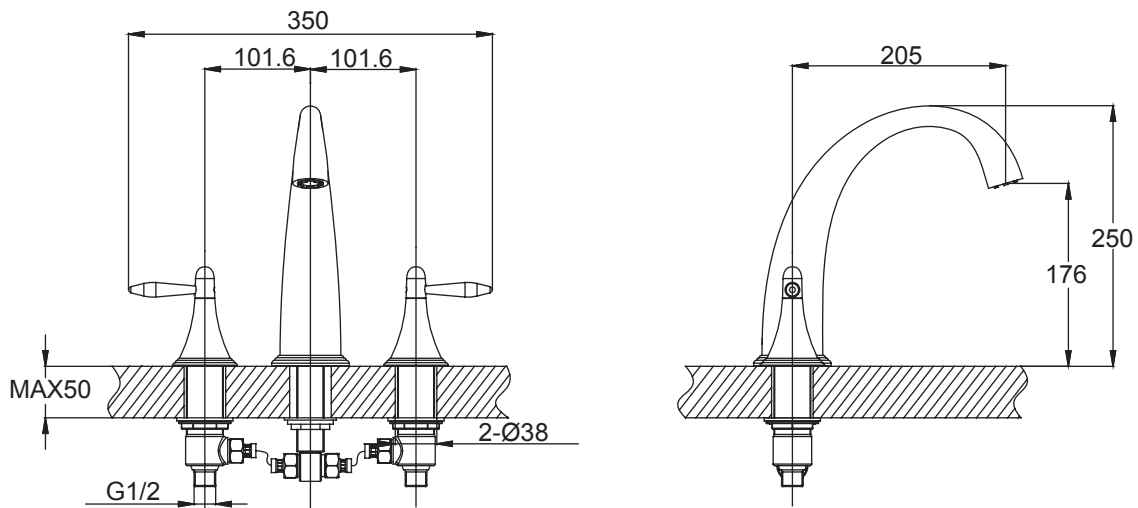

(Rough-In Dimensions):  
(Unit):mm

Work water pressure: Min.0.5kgf / cm<sup>2</sup> / Max.5kgf / cm<sup>2</sup>.  
(Including cold and hot.)

Item No.	F51177C
Available Color	Chrome
Materials	Brass
Accessories	S.S. flexible supply hose set