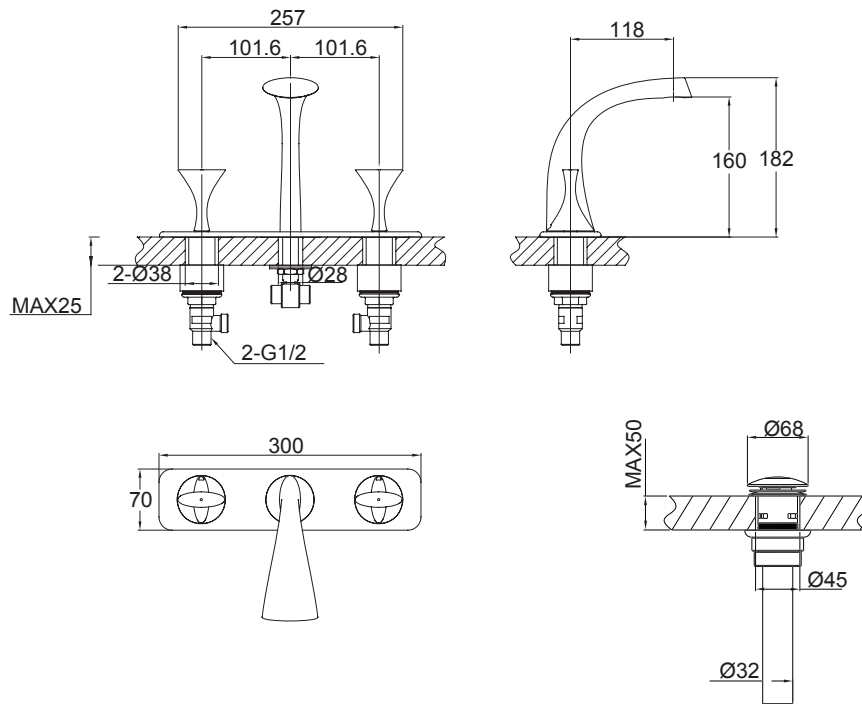

(Rough-In Dimensions):  
(Unit):mm

Item No.	F24691C
Available Color	Chrome
Materials	Brass
Accessories	With brass pop-up drain S.S flexible supply hose set