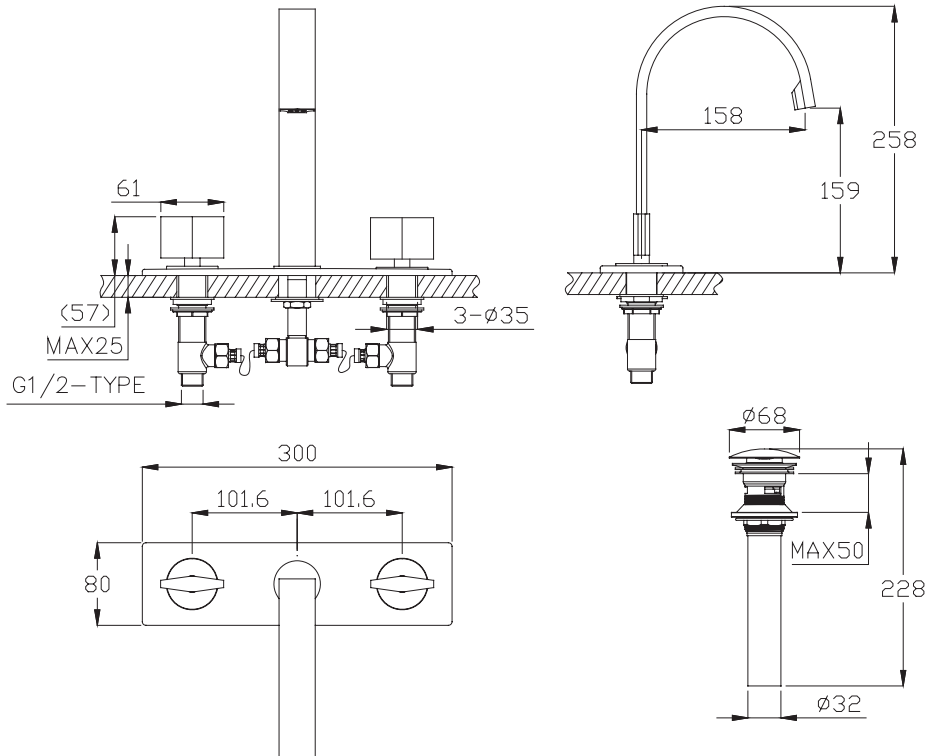

(Rough-In Dimensions):  
(Unit):mm

Item No.	F22969C-2
Available Color	Chrome
Materials	Brass
Accessories	With brass pop-up S.S flexible supply hose set
Remarks :	