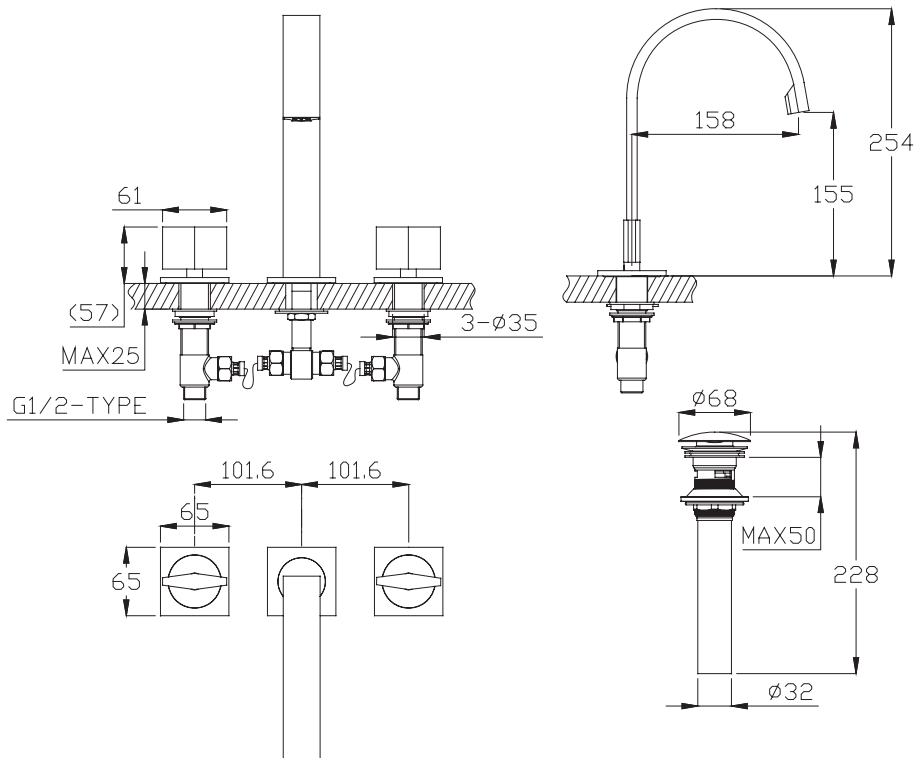

(Rough-In Dimensions):
(Unit):mm

Item No.	F22969C-3
Available Color	Chrome
Materials	Brass
Accessories	With brass press pop-up S.S flexible supply hose set