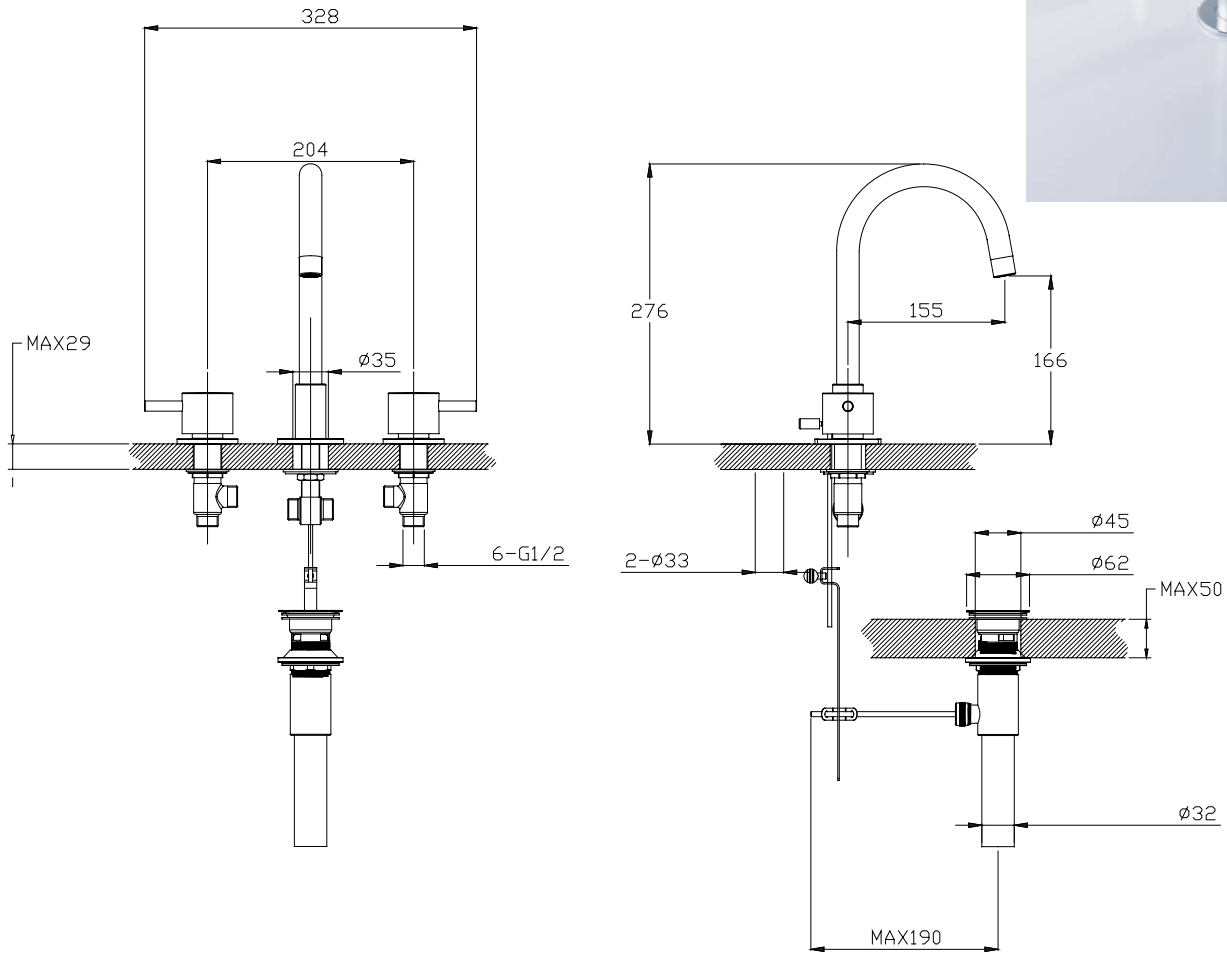

(Rough-In Dimensions):
(Unit):mm

Item No.	F22018C
Available Color	Chrome
Materials	Brass
Remarks	With brass pop-up S.S flexible supply tube set