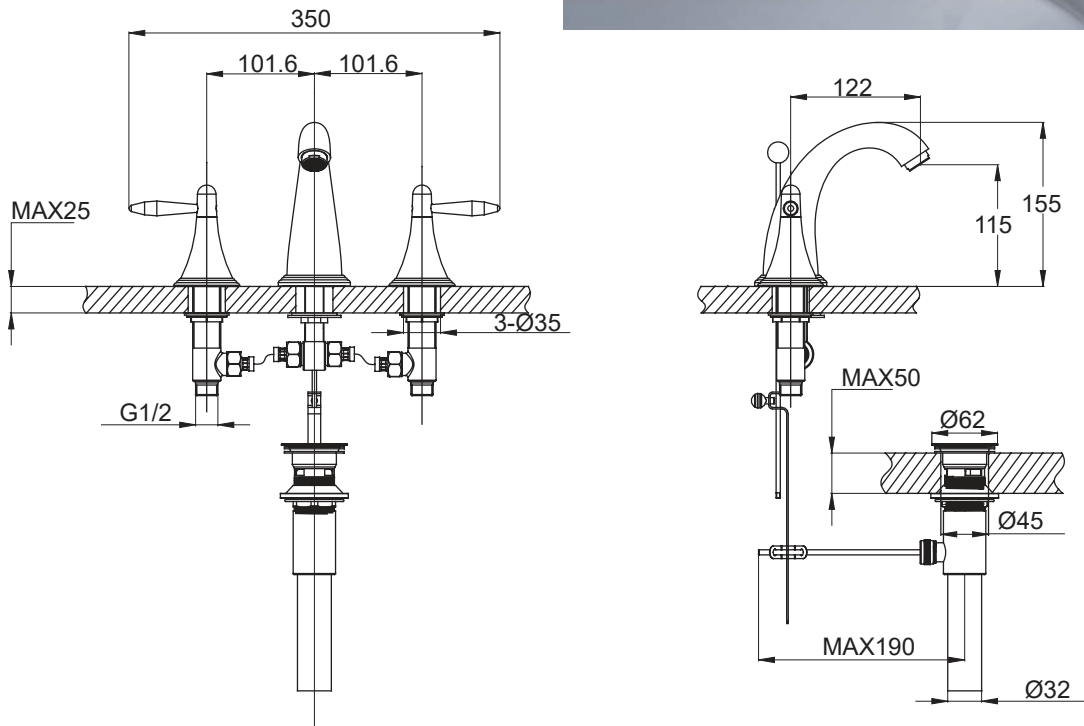

(Rough-In Dimensions):
(Unit):mm

Work water pressure: Min.0.5kgf /cm²/ Max.5kgf / cm².
(Including cold and hot.)

Item No.	F21177C
Available Color	Chrome
Materials	Brass
Accessories	With pull pop-up S.S. flexible supply hose set