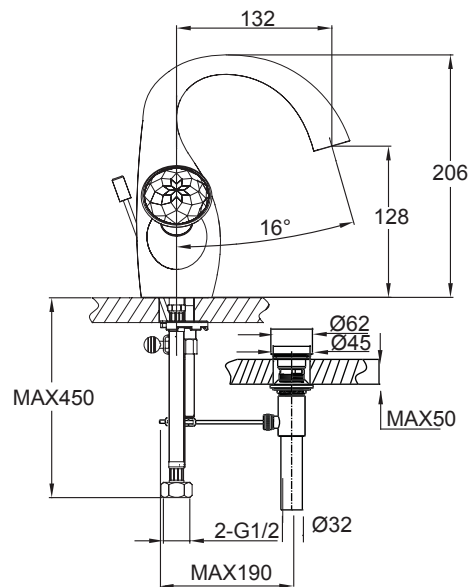

(Rough-In Dimensions):
(Unit):mm

Item No.	F14287C
Available Color	Chrome
Materials	Brass
Accessories	With brass pull pop-up S.S flexible supply hose set Import SWAROVSKI crystal