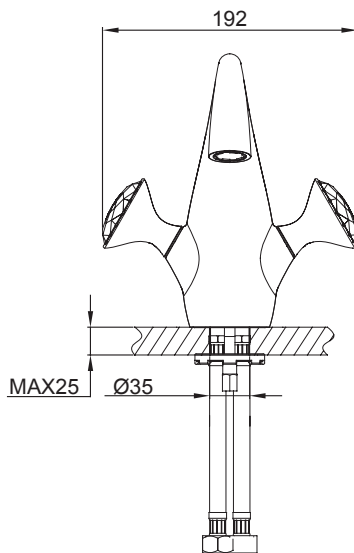

(Rough-In Dimensions):
(Unit):mm

Item No.	F14287C
Available Color	Chrome
Materials	Brass
Accessories	With brass pull pop-up S.S flexible supply hose set Import SWAROVSKI crystal