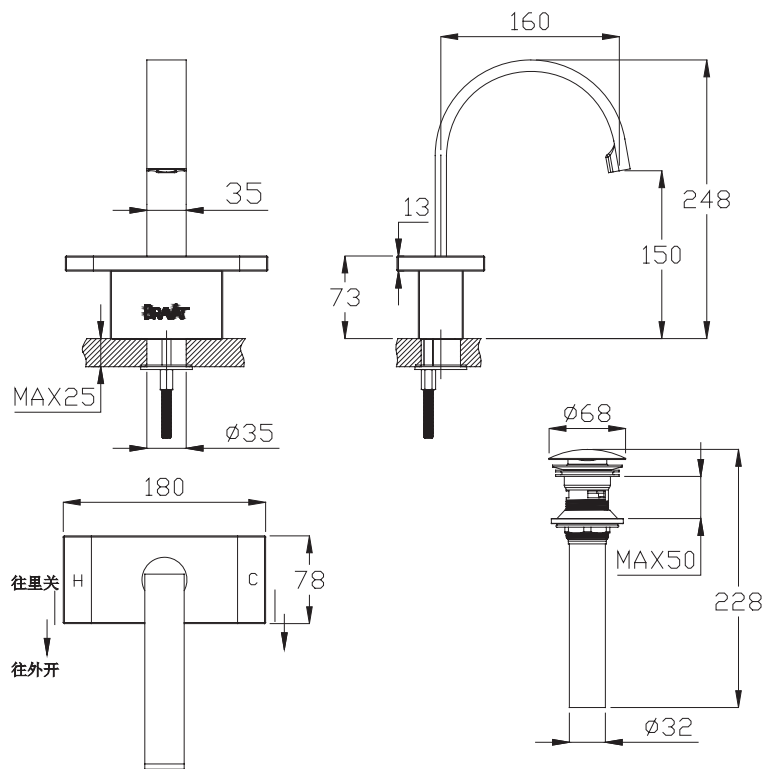

(Rough-In Dimensions):
(Unit):mm

Item No.	F13572C
Available Color	Chrome
Materials	Brass
Accessories	With brass press pop-up S.S flexible supply hose set