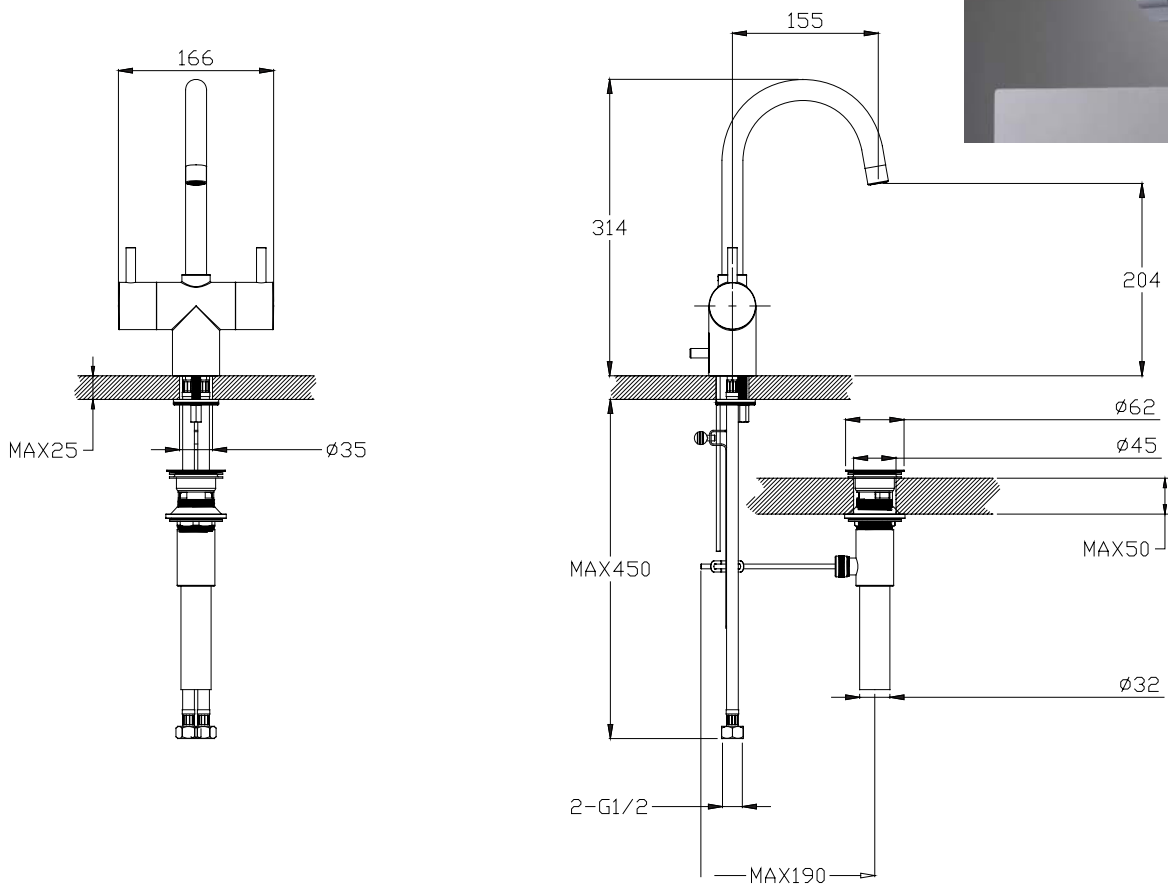

(Rough-In Dimensions):
(Unit):mm

Item No.	F11018C-1
Available Color	Chrome
Materials	Brass
Remarks	Accessories:With brass pop-up S.S flexible supply hose set