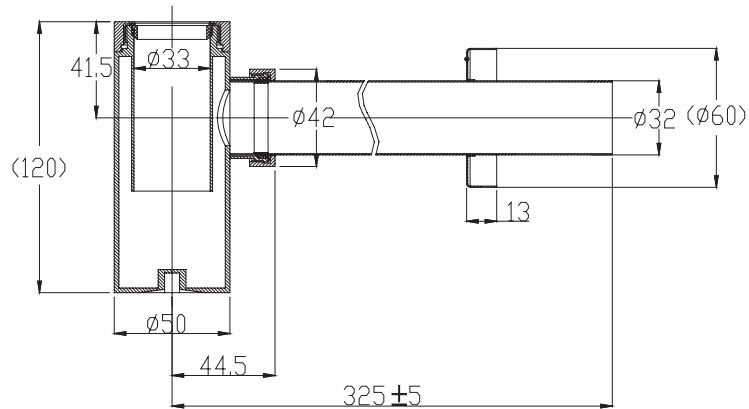

(Rough-In Dimensions):  
(Unit):mm

Item No.	P6524C
Available Color	Chrome
Materials	Brass
Remarks:	